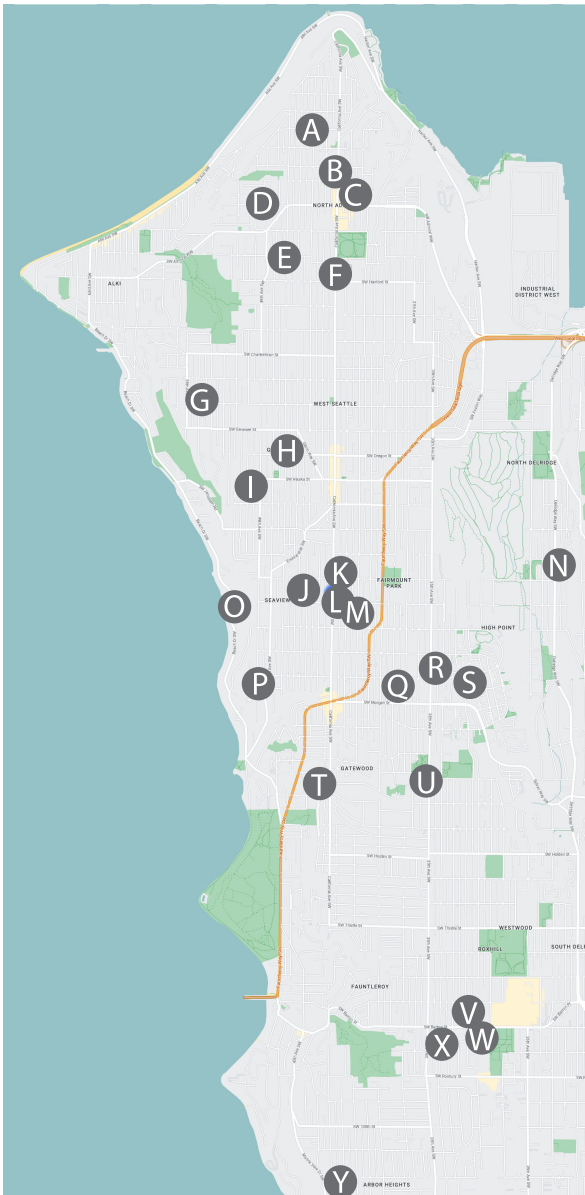

# West Seattle Art Hop & Shop

Sat. May 6th 10am - 5pm

Sponsored by the WS Art Walk

<https://wsartwalk.org/west-seattle-art-hop-shop>

**A** 1919 45th Ave SW / 98116  
Jan Koutsky, Theresa Neinas,  
T. Frick, Sue Madiill, Diane Bellisario

**B** Hawthorne Massage & Self Care  
2237 California Ave SW / 98116  
Jiliane Patriarca, Elemental Tapestry,  
Jamie Nova, Charlie Piper

**C** Dog City  
4200 SW Admiral Way / 98116  
Alizah Olivas, Kate Gavigan

**D** 2606 50th Ave SW / 98116  
Shaun Doll, Kirsten Wilhelm,  
Colleen Monette

**E** 3019 47th Ave SW / 98116  
Mimi Miles, Sarah Robertson Palmer,  
Garrison Coverdale, Jeanne DeBaets,  
Izzie Lewis Millinery,  
Ginger & Theresa / Zenzero & Co.

scan for the  
online  
interactive  
map with  
previews of  
artists' artwork