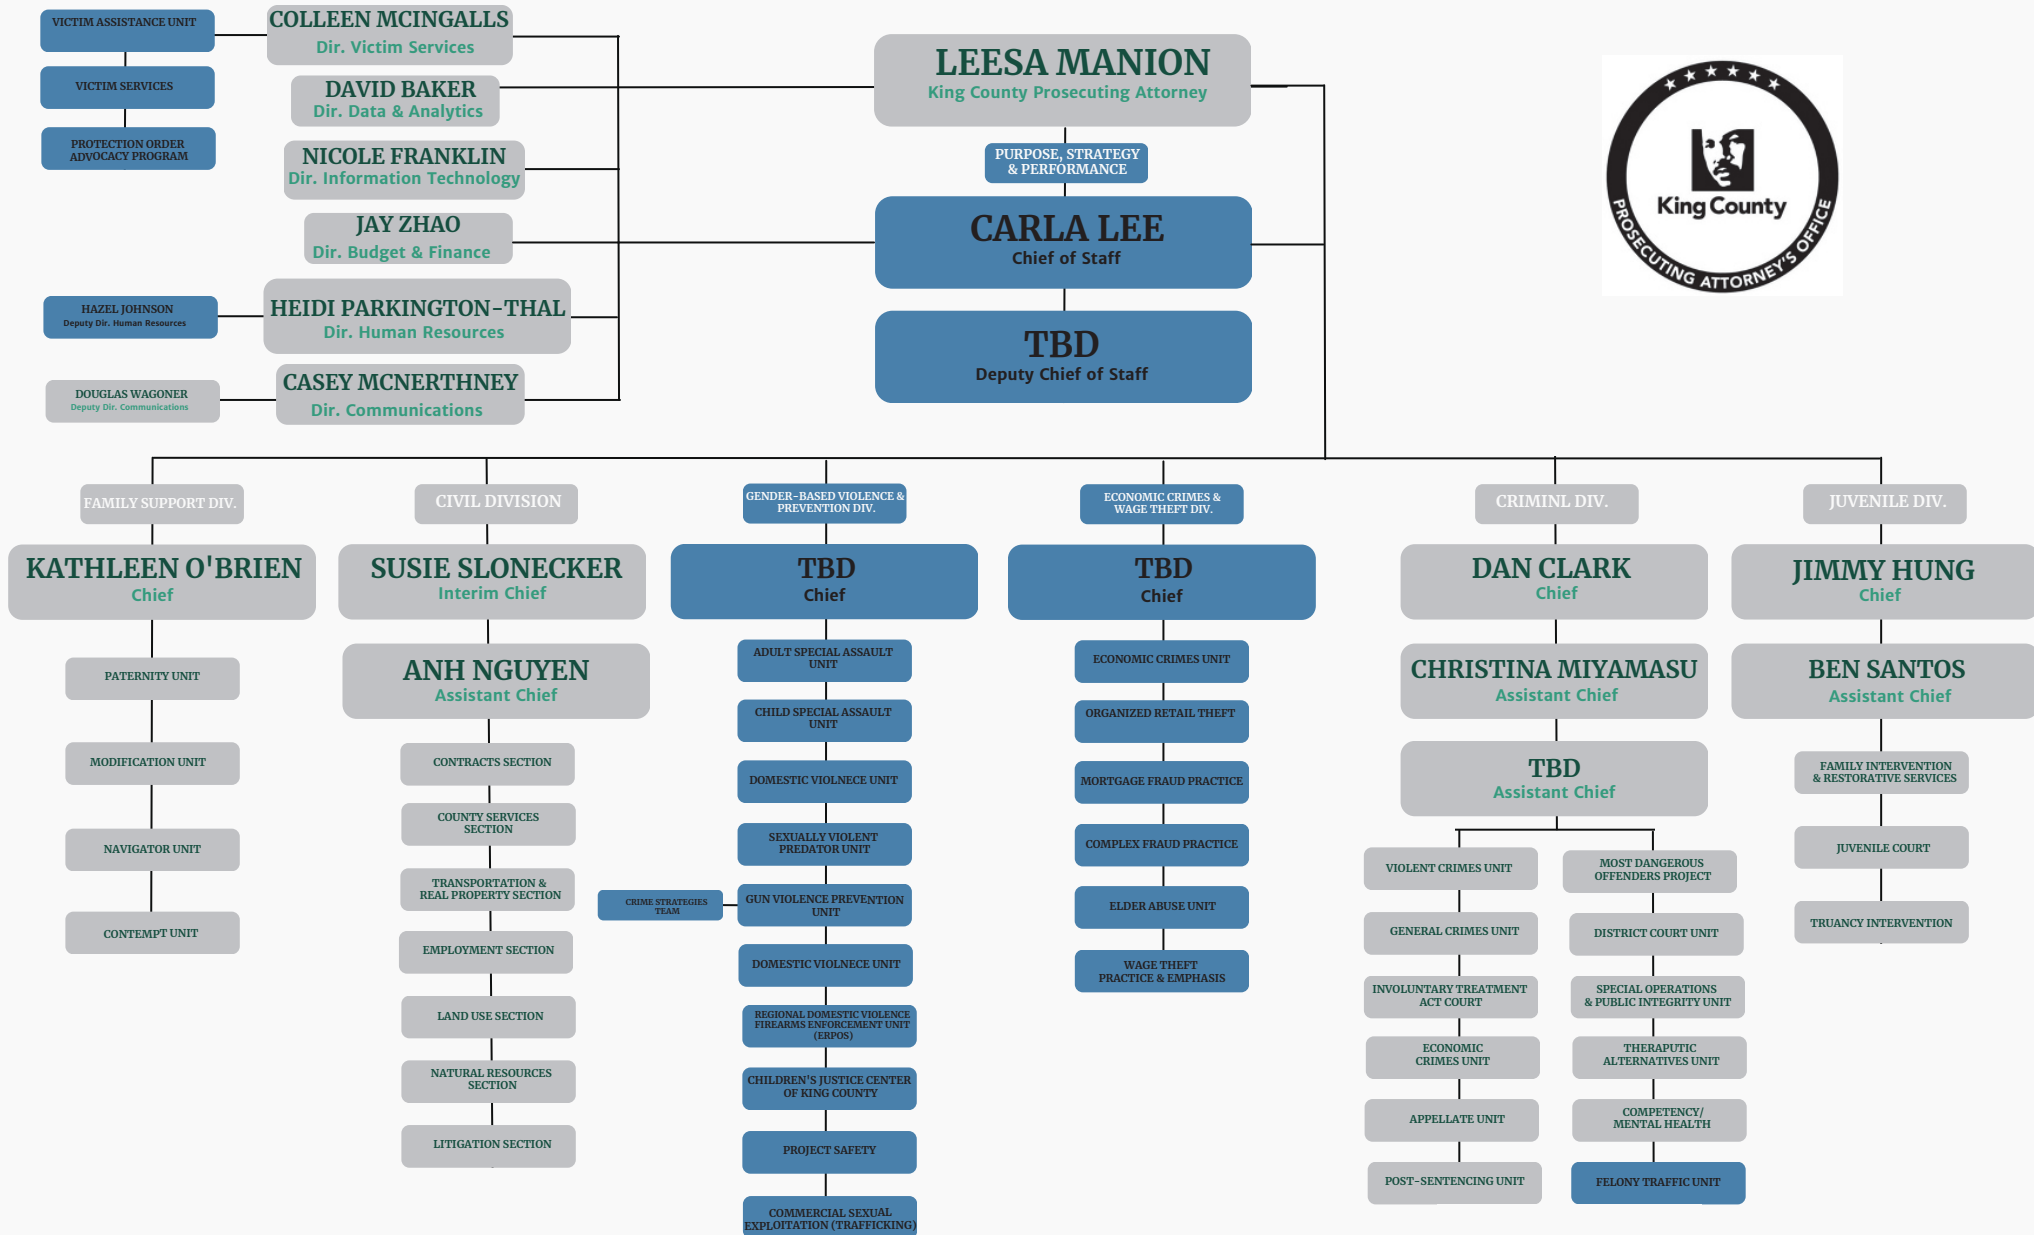

King County Prosecuting Attorney's Office

Organizational Chart [Manion Administration, as of January 24, 2023]

King County Prosecuting Attorney's Office

Organizational Chart [Satterberg Administration]