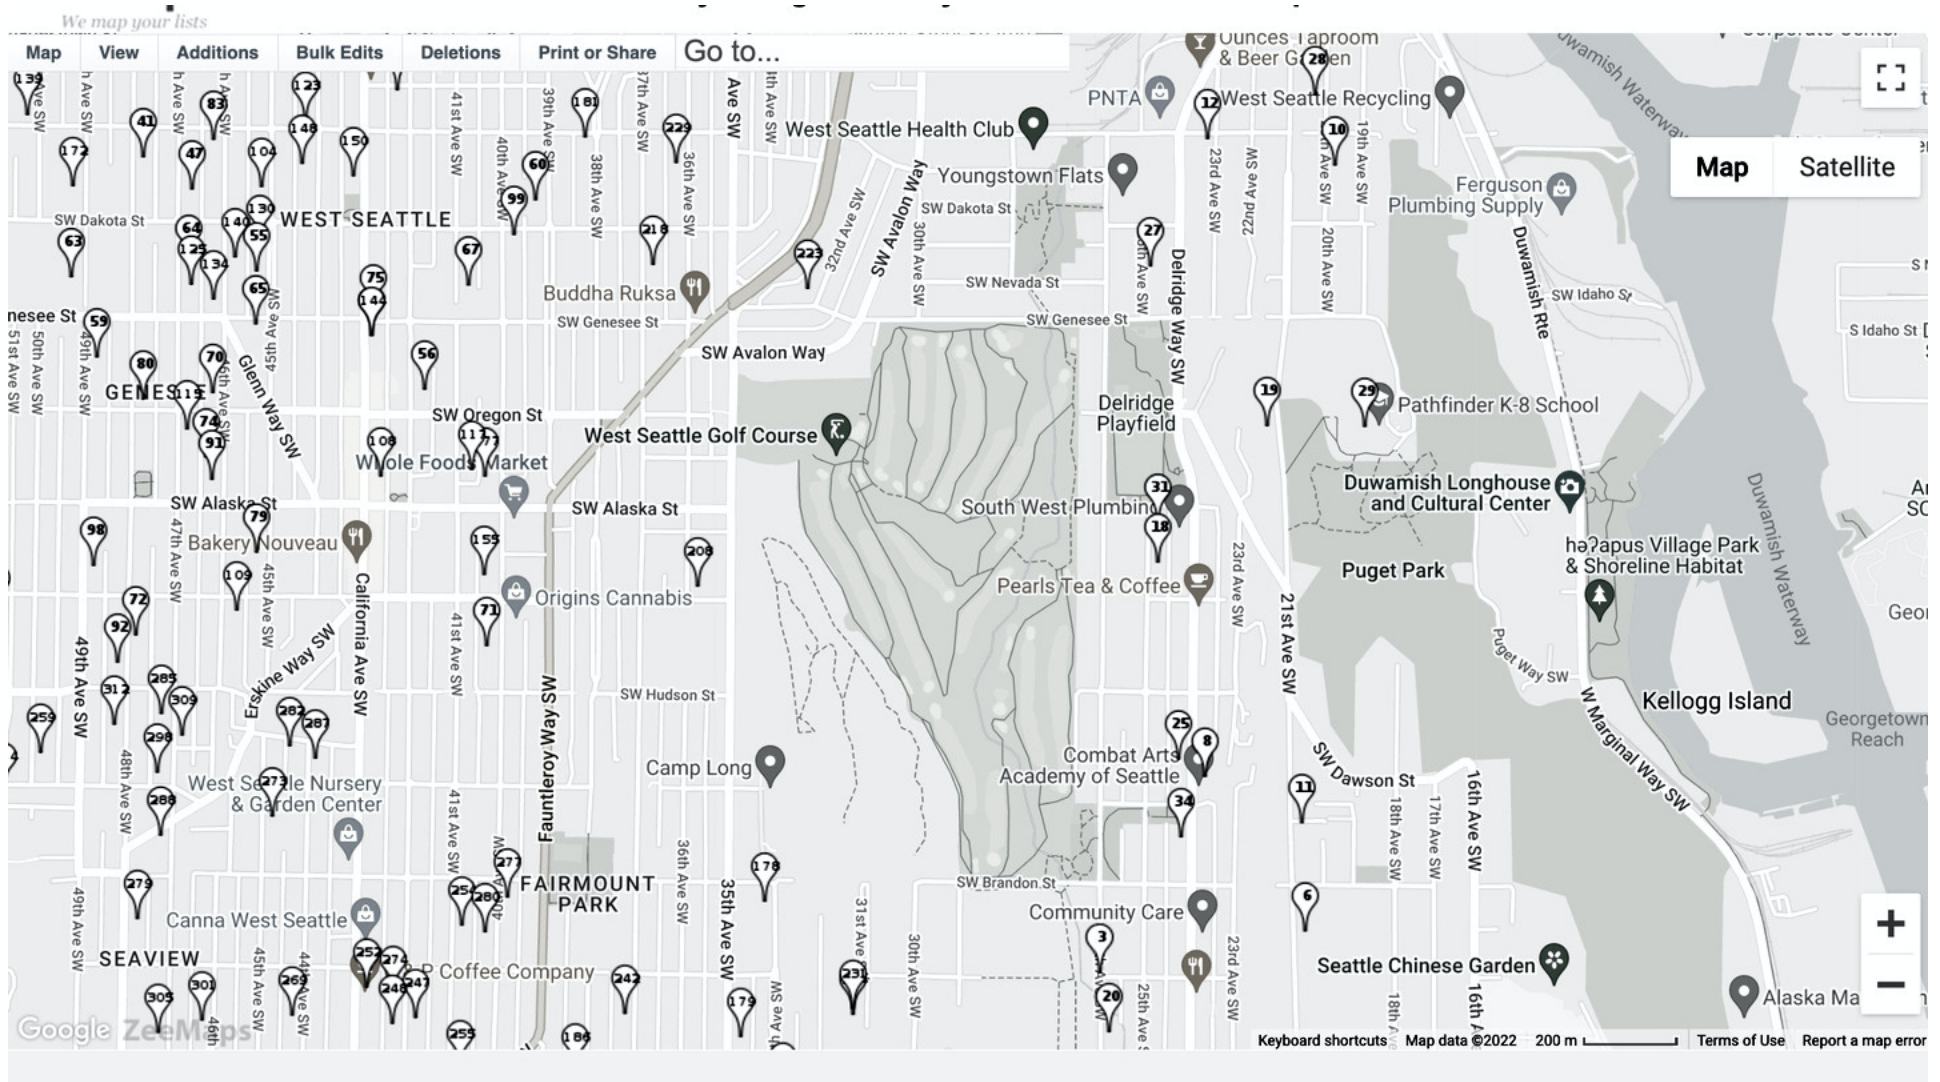

(see listings for exact addresses & sale descriptions – see online map to zoom all the way in to exact locations)

MARKER OVERLAPS: 113 behind 165, 54/121/166 behind 66, 58 behind 68, 116 behind 76

2022 WEST SEATTLE COMMUNITY GARAGE SALE DAY REFERENCE MAP, SECTION 2, Hanford to Alaska

(see listings for exact addresses & sale descriptions – see online map to zoom all the way in to exact locations)

MARKER OVERLAPS: 97 behind 75, 117 behind 177

2022 WEST SEATTLE COMMUNITY GARAGE SALE DAY REFERENCE MAP, SECTION 3, Andover to Findlay, east of 35th

(see listings for exact addresses & sale descriptions – see online map to zoom all the way in to exact locations)

MARKER OVERLAP: 231 behind 214

2022 WEST SEATTLE COMMUNITY GARAGE SALE DAY REFERENCE MAP, SECTION 4, Alaska to Morgan

(see listings for exact addresses & sale descriptions – see online map to zoom all the way in to exact locations)

2022 WEST SEATTLE COMMUNITY GARAGE SALE DAY REFERENCE MAP, SECTION 5, Morgan southward

(see listings for exact addresses & sale descriptions – see online map to zoom all the way in to exact locations)