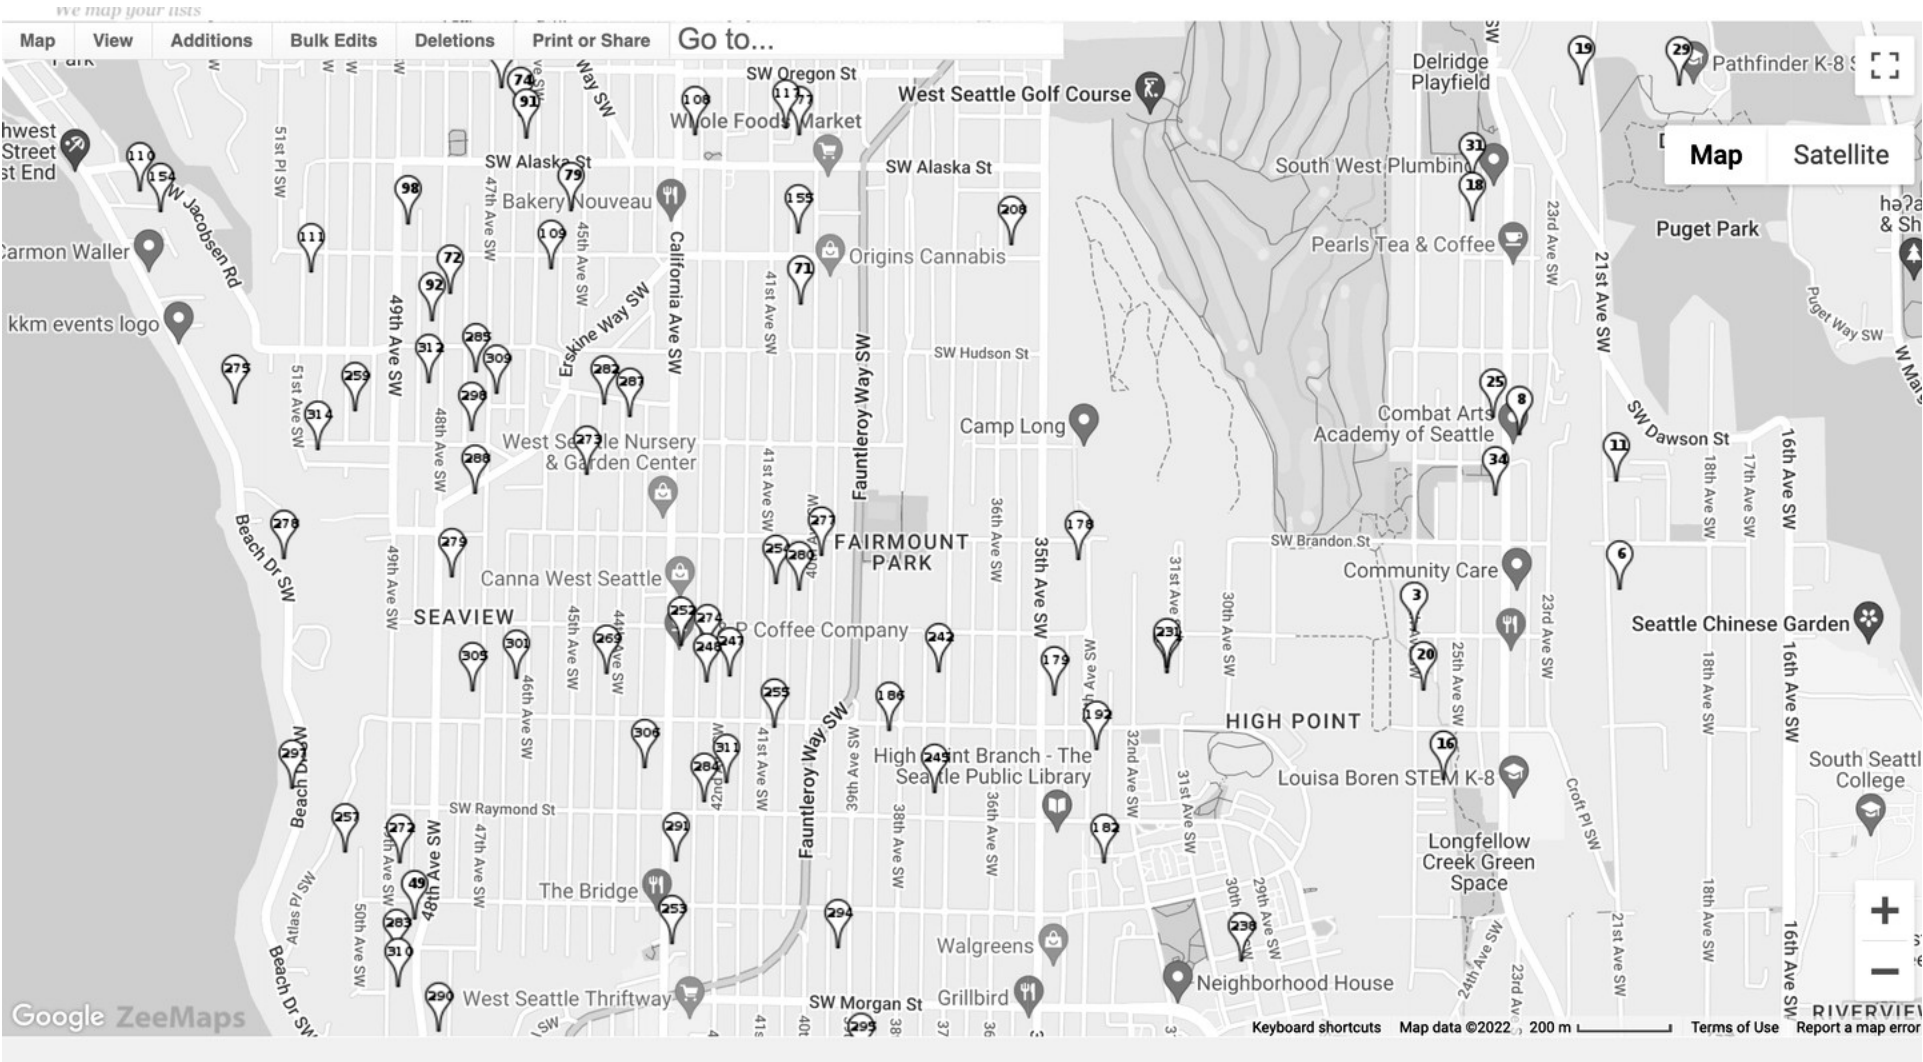

(see listings for exact addresses & sale descriptions – see online map to zoom all the way in to exact locations)

MARKER OVERLAPS: 113 behind 165, 54/121/166 behind 66, 58 behind 68, 116 behind 76

2022 WEST SEATTLE COMMUNITY GARAGE SALE DAY REFERENCE MAP, SECTION 2, Hanford to Alaska

(see listings for exact addresses & sale descriptions – see online map to zoom all the way in to exact locations)

MARKER OVERLAPS: 97 behind 75, 117 behind 177

2022 WEST SEATTLE COMMUNITY GARAGE SALE DAY REFERENCE MAP, SECTION 3, Andover to Findlay, east of 35th

(see listings for exact addresses & sale descriptions – see online map to zoom all the way in to exact locations)

MARKER OVERLAP: 231 behind 214

2022 WEST SEATTLE COMMUNITY GARAGE SALE DAY REFERENCE MAP, SECTION 4, Alaska to Morgan

(see listings for exact addresses & sale descriptions – see online map to zoom all the way in to exact locations)

2022 WEST SEATTLE COMMUNITY GARAGE SALE DAY REFERENCE MAP, SECTION 5, Morgan southward

(see listings for exact addresses & sale descriptions – see online map to zoom all the way in to exact locations)