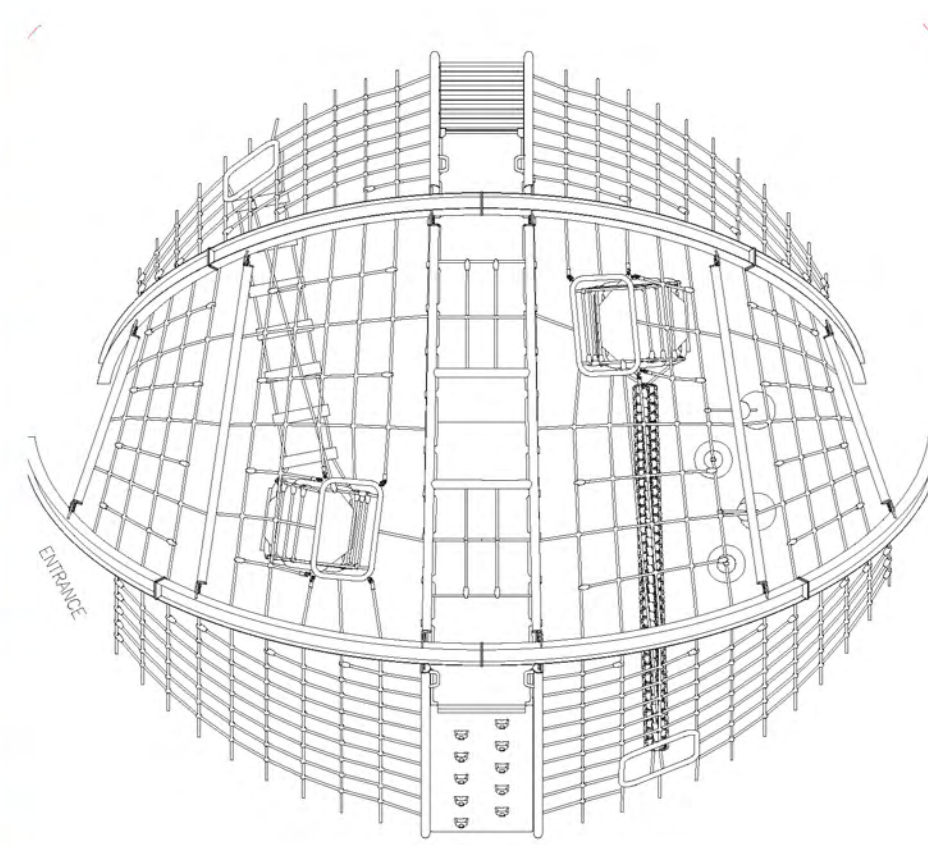

Existing play area

Swings

Athletic equipment

Existing spruce

0' 10' 20' N

0' 10' 20' N

slide play - curled

small climber

climber play

panel mobius climber

swing play - group

swing - Lincoln Park

net climber play

keep fitness equipment

keep tile wall for seating

new basketball