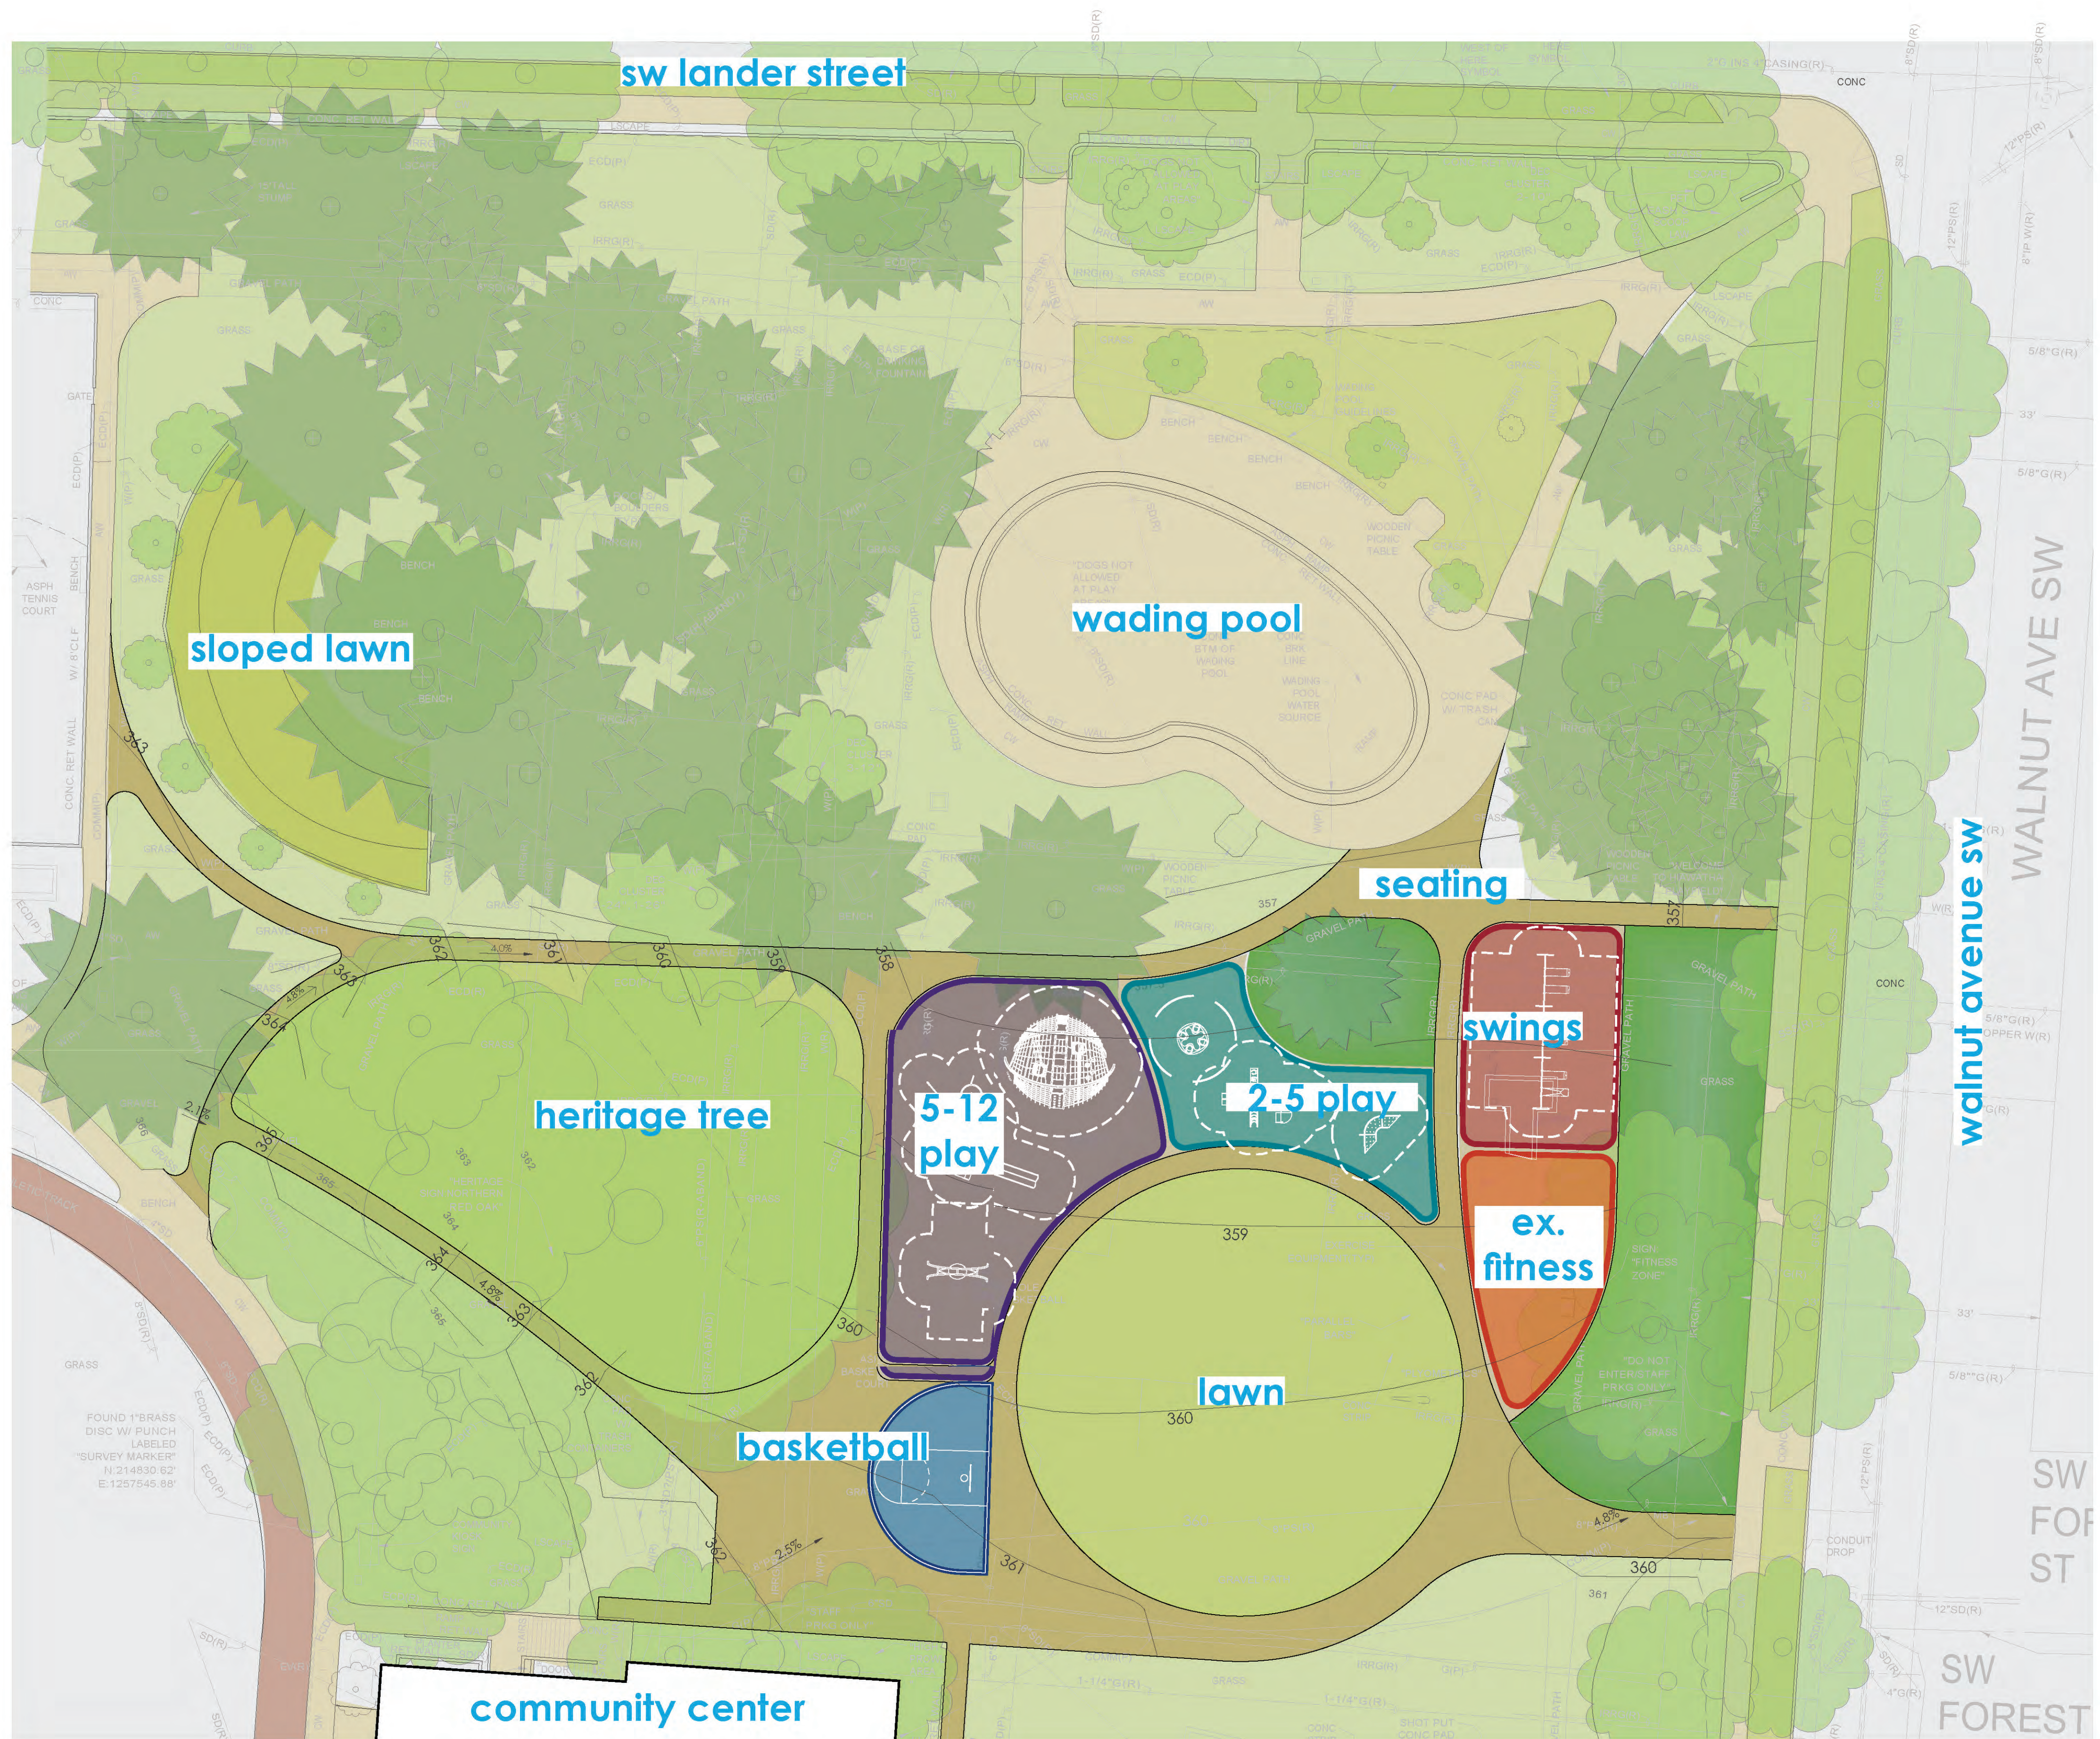

Existing play area

Swings

Athletic equipment

Existing spruce

0' 10' 20' N

0' 10' 20' N

slide play - curled

small climber

trendsetter climber

slide play - roller

whirl play

173591
OMNISPIN
SPINNER

spinner

little tree house - robinia

boulders and logs

swing play - classic

mobius climber

spinner

see saw

small arc ladder

slide play - tall tower

parkour - also at Occidental Park

spinner

BloqX - Jefferson Park

climber play

panel mobius climber

swing play - group

swing - Lincoln Park

net climber play

keep fitness equipment

keep tile wall for seating

new basketball