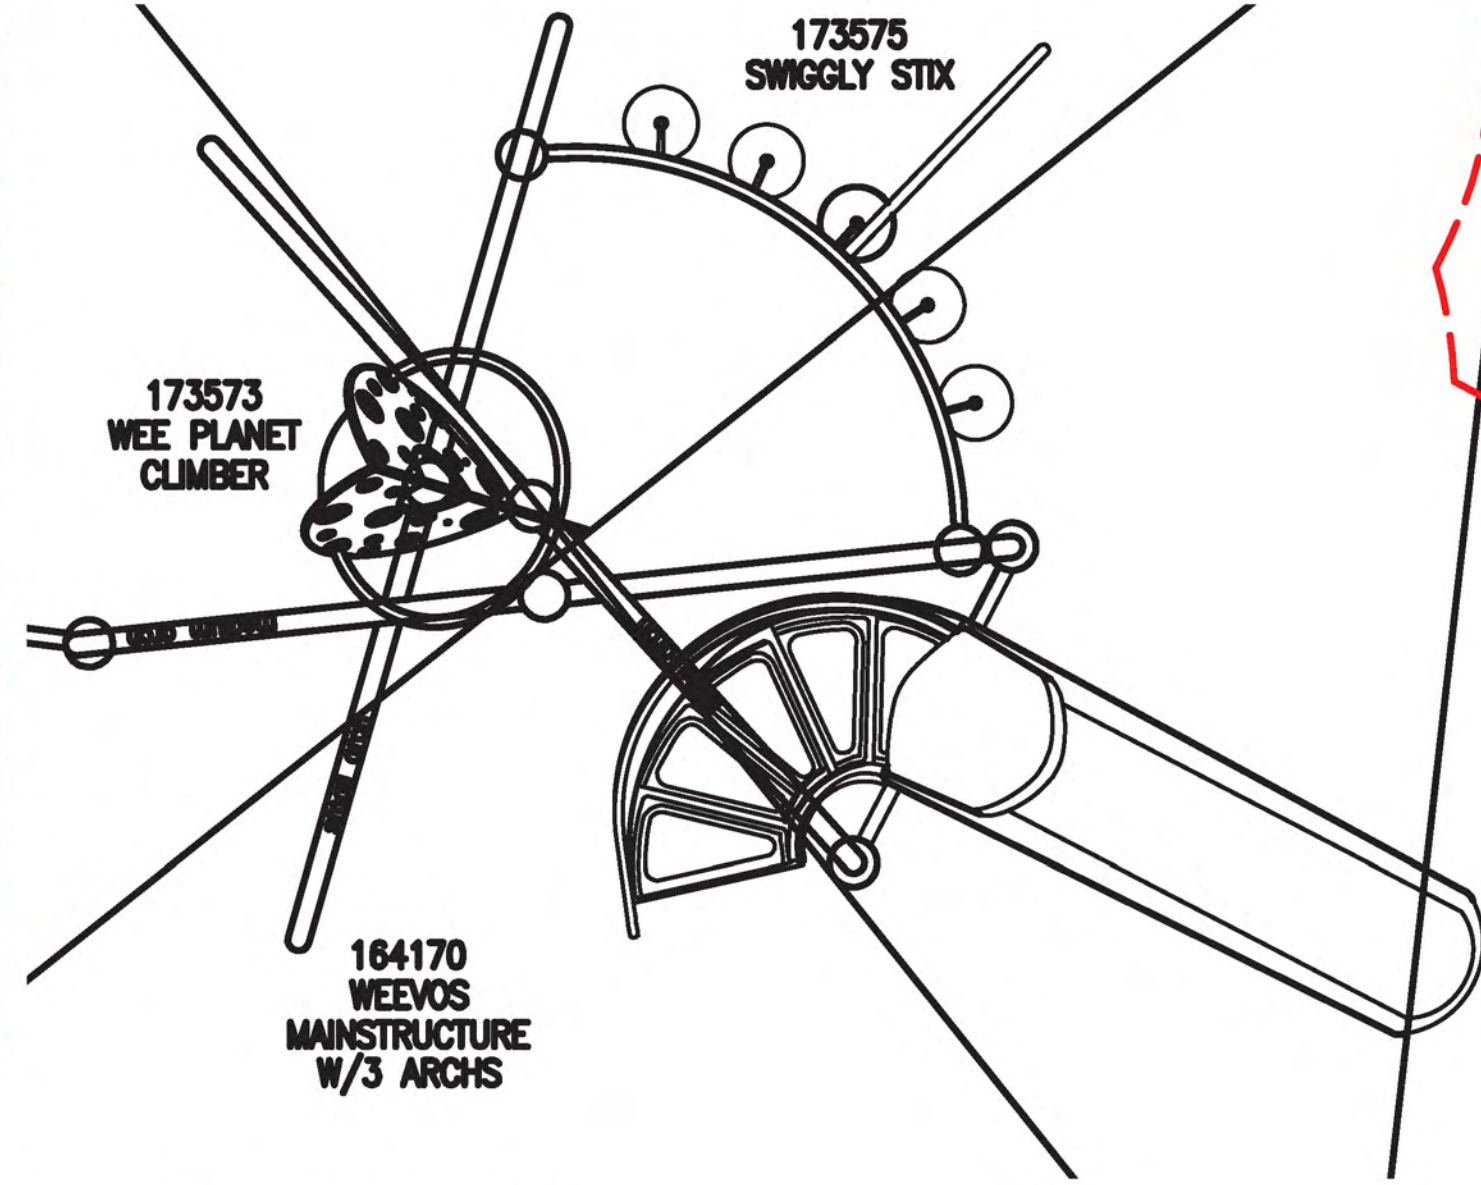

Existing play area

Swings

Athletic equipment

Existing spruce

0' 10' 20' N

0' 10' 20' N

slide play - curled

small climber

trendsetter climber

slide play - roller

whirl play

173591
OMNISPIN
SPINNER

spinner

little tree house - robinia

boulders and logs

swing play - classic