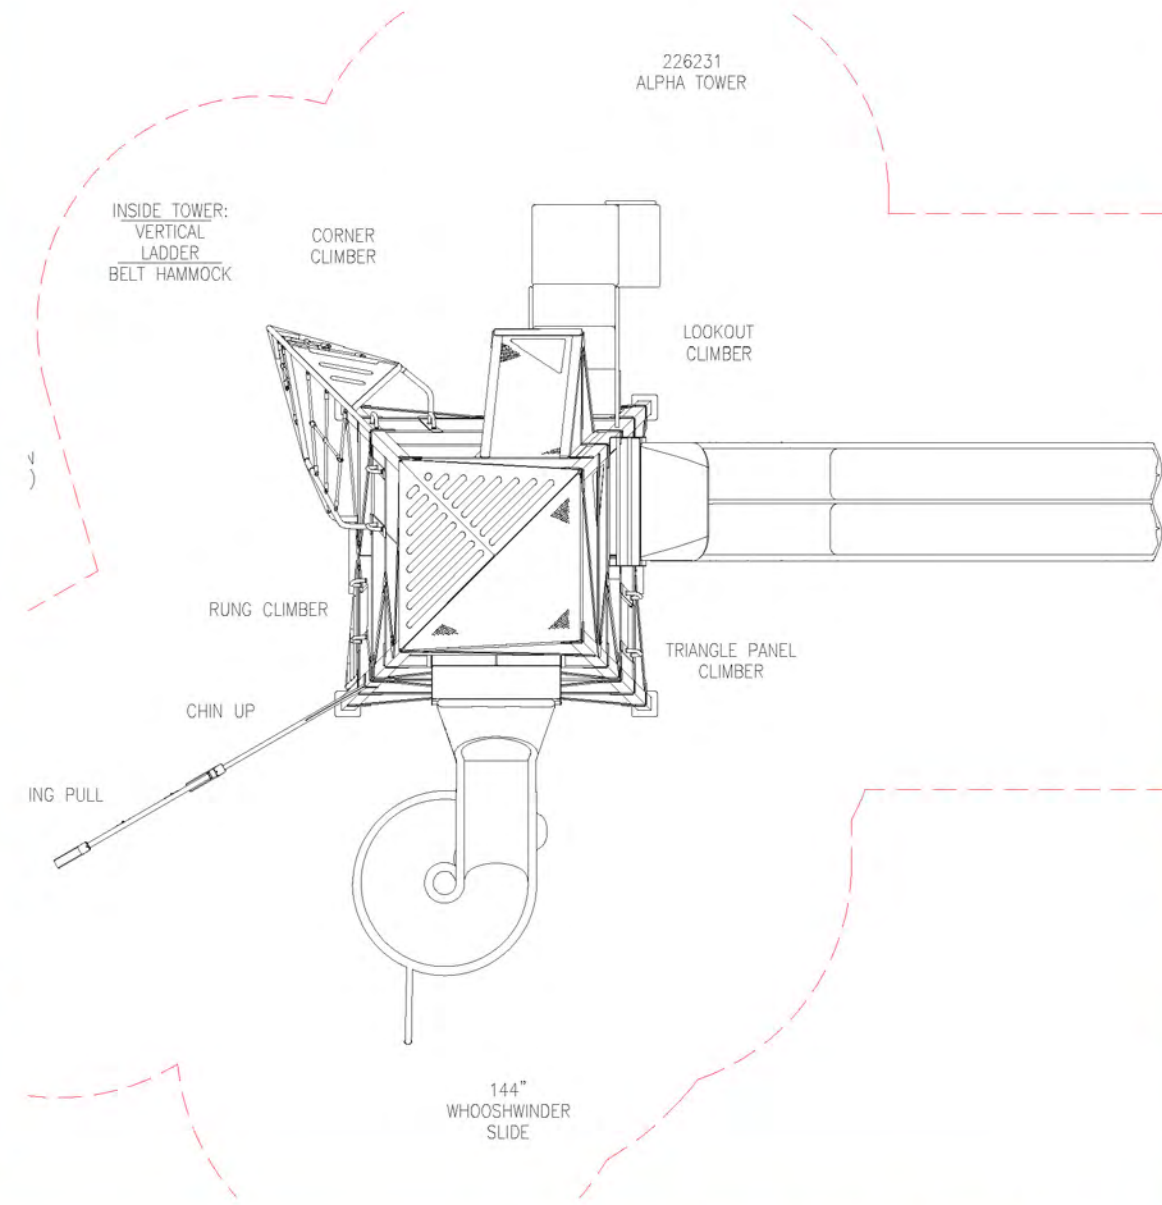

Existing play area

Swings

Athletic equipment

Existing spruce

0' 10' 20' N

0' 10' 20' N

slide play - curled

small climber

mobius climber

spinner

see saw

small arc ladder

slide play - tall tower

parkour - also at Occidental Park

spinner

BloqX - Jefferson Park