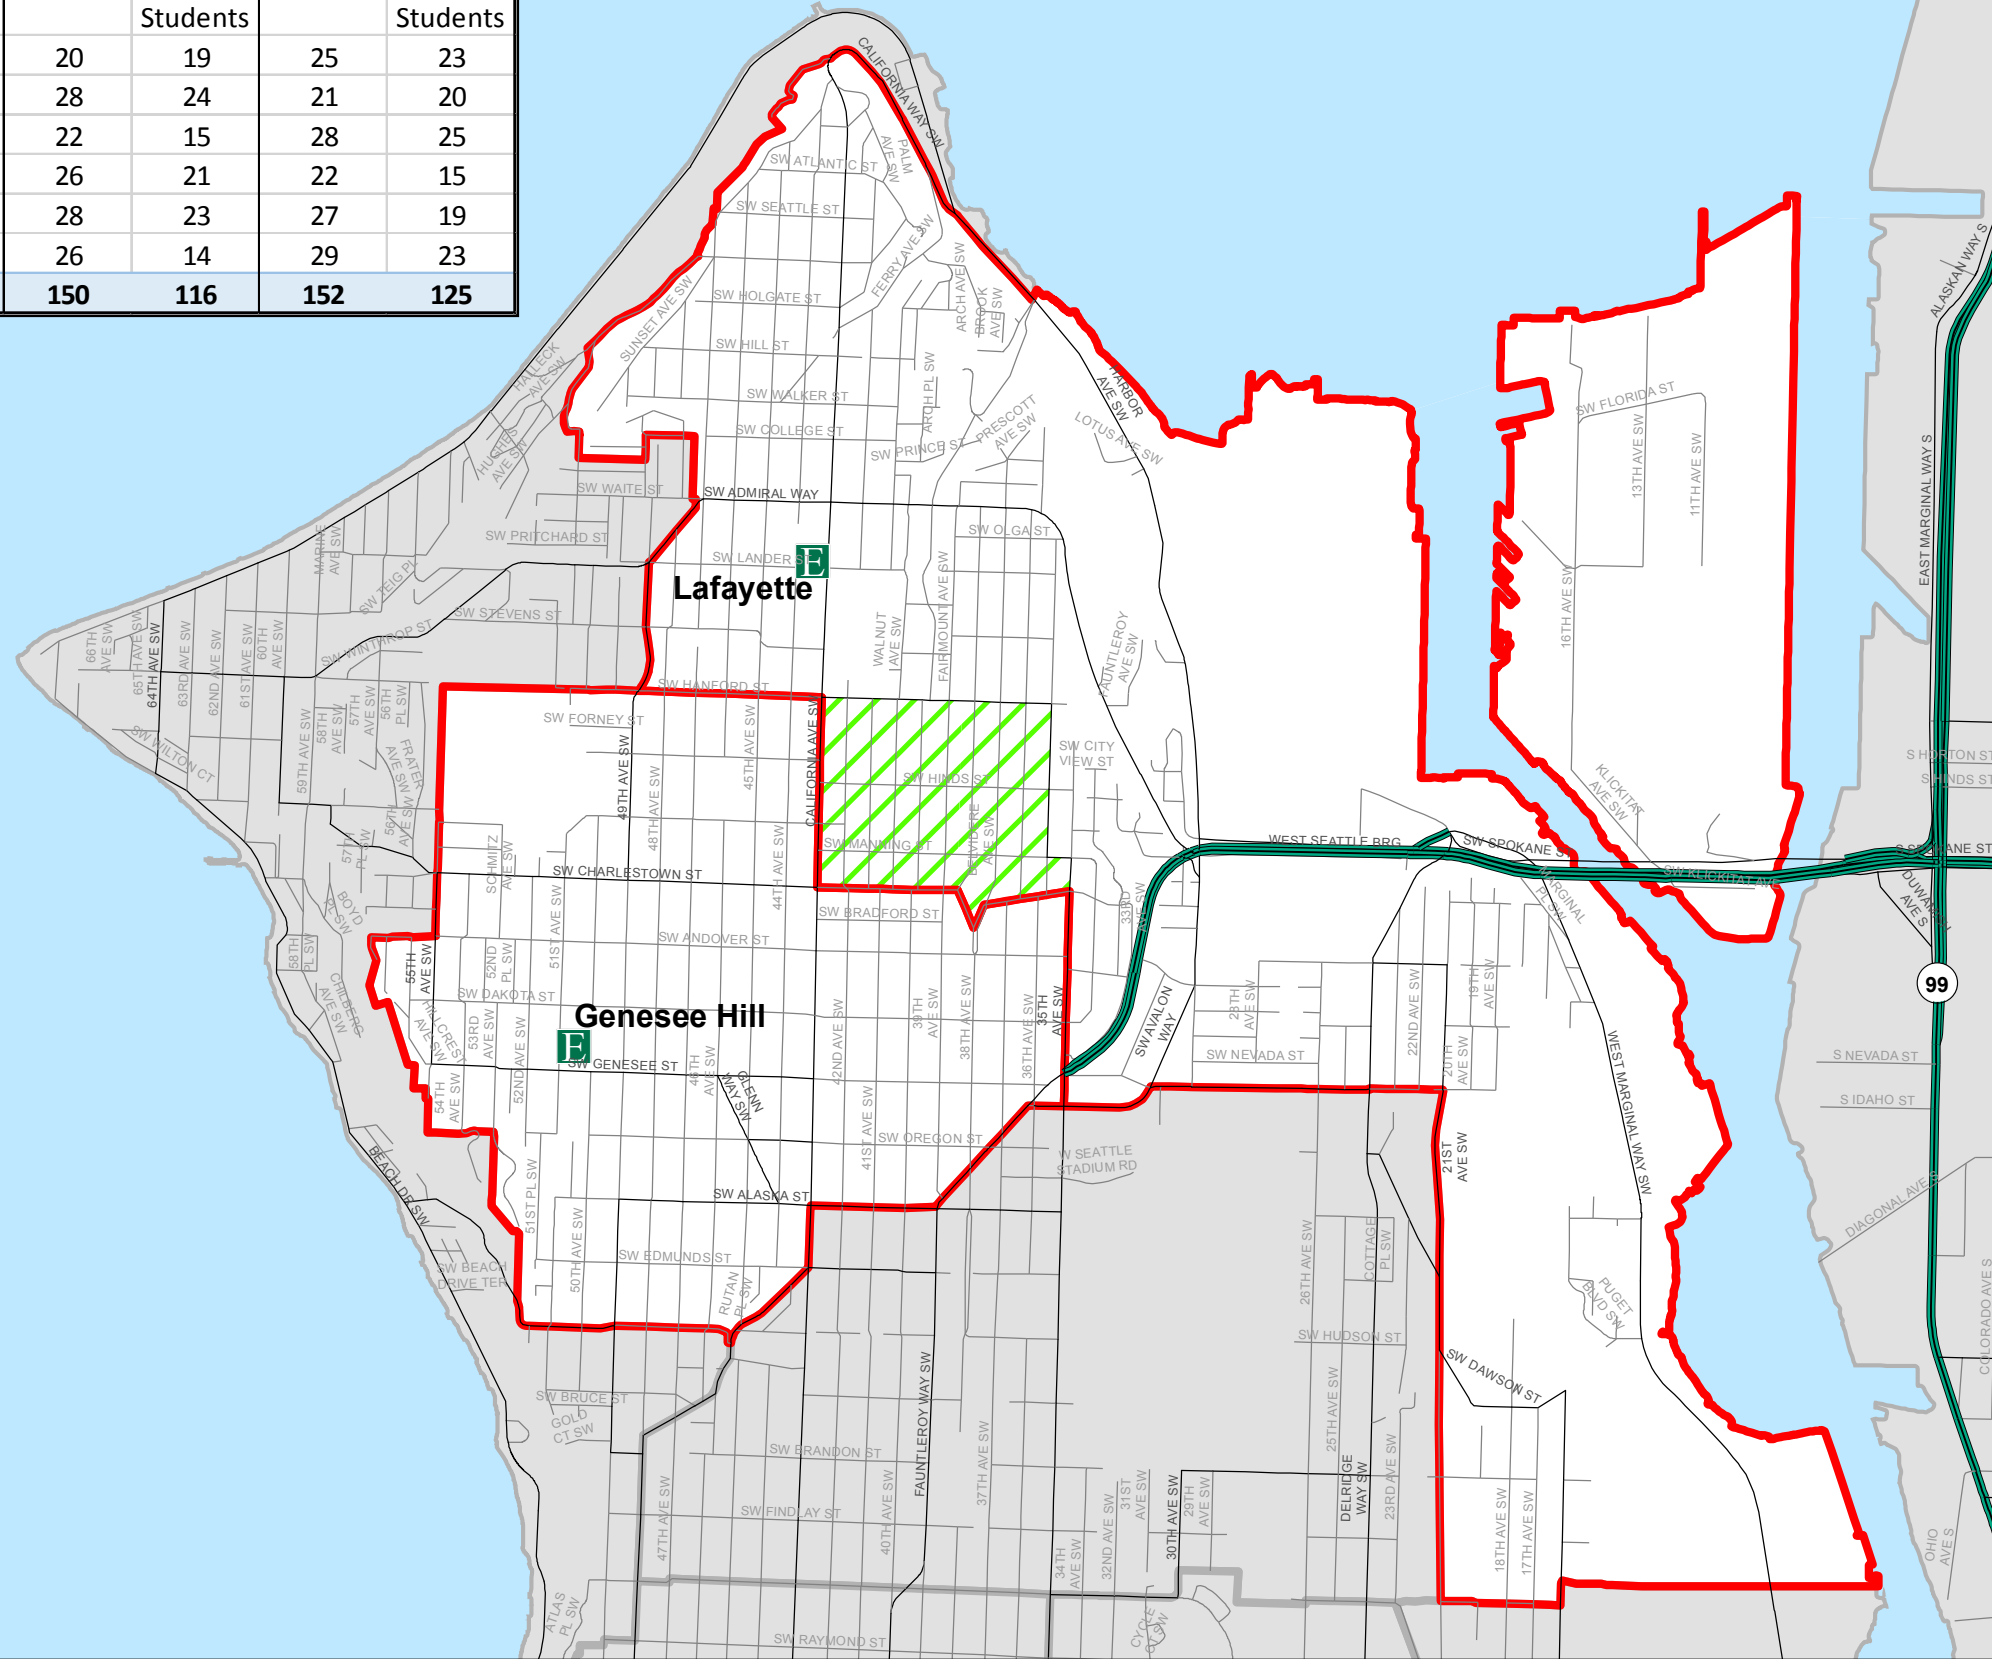

SPS K-5 Residents in Change Area												
Grade	2012		2013		2014		2015		2016		2017	
	Residents	Genesee Hill Students	Residents	Genesee Hill Students	Residents	Genesee Hill Students	Residents	Genesee Hill Students	Residents	Genesee Hill Students	Residents	Genesee Hill Students
K	29	25	18	15	23	17	26	22	20	19	25	23
1	29	20	29	25	20	17	23	16	28	24	21	20
2	25	20	32	20	28	25	23	19	22	15	28	25
3	27	13	25	20	29	15	26	20	26	21	22	15
4	13	5	27	12	24	18	27	16	28	23	27	19
5	14	2	13	5	27	11	25	18	26	14	29	23
Total	137	85	144	97	151	103	150	111	150	116	152	125

Projected K-5 Residents in Change Area	2018-19	2019-20	2020-21	2021-22	2022-2023
	146	149	153	152	155

E Elementary School

□ Proposed Attendance Area

▨ Change Area

The names on this map are not intended to reflect the official name of any school building. They are instead intended to ensure better public understanding based upon familiar reference, particularly in situations where program and school building names differ. This information has been compiled by SPS staff from a variety of sources and is subject to change without notice. SPS makes no representations or warranties, expressed or implied, as to accuracy, completeness, timeliness, or rights to the use of such information. SPS shall not be liable for any general, special, indirect, incidental, or consequential damages including, but not limited to, lost revenues or lost profits resulting from the use or misuse of the information contained on this map. Any sale