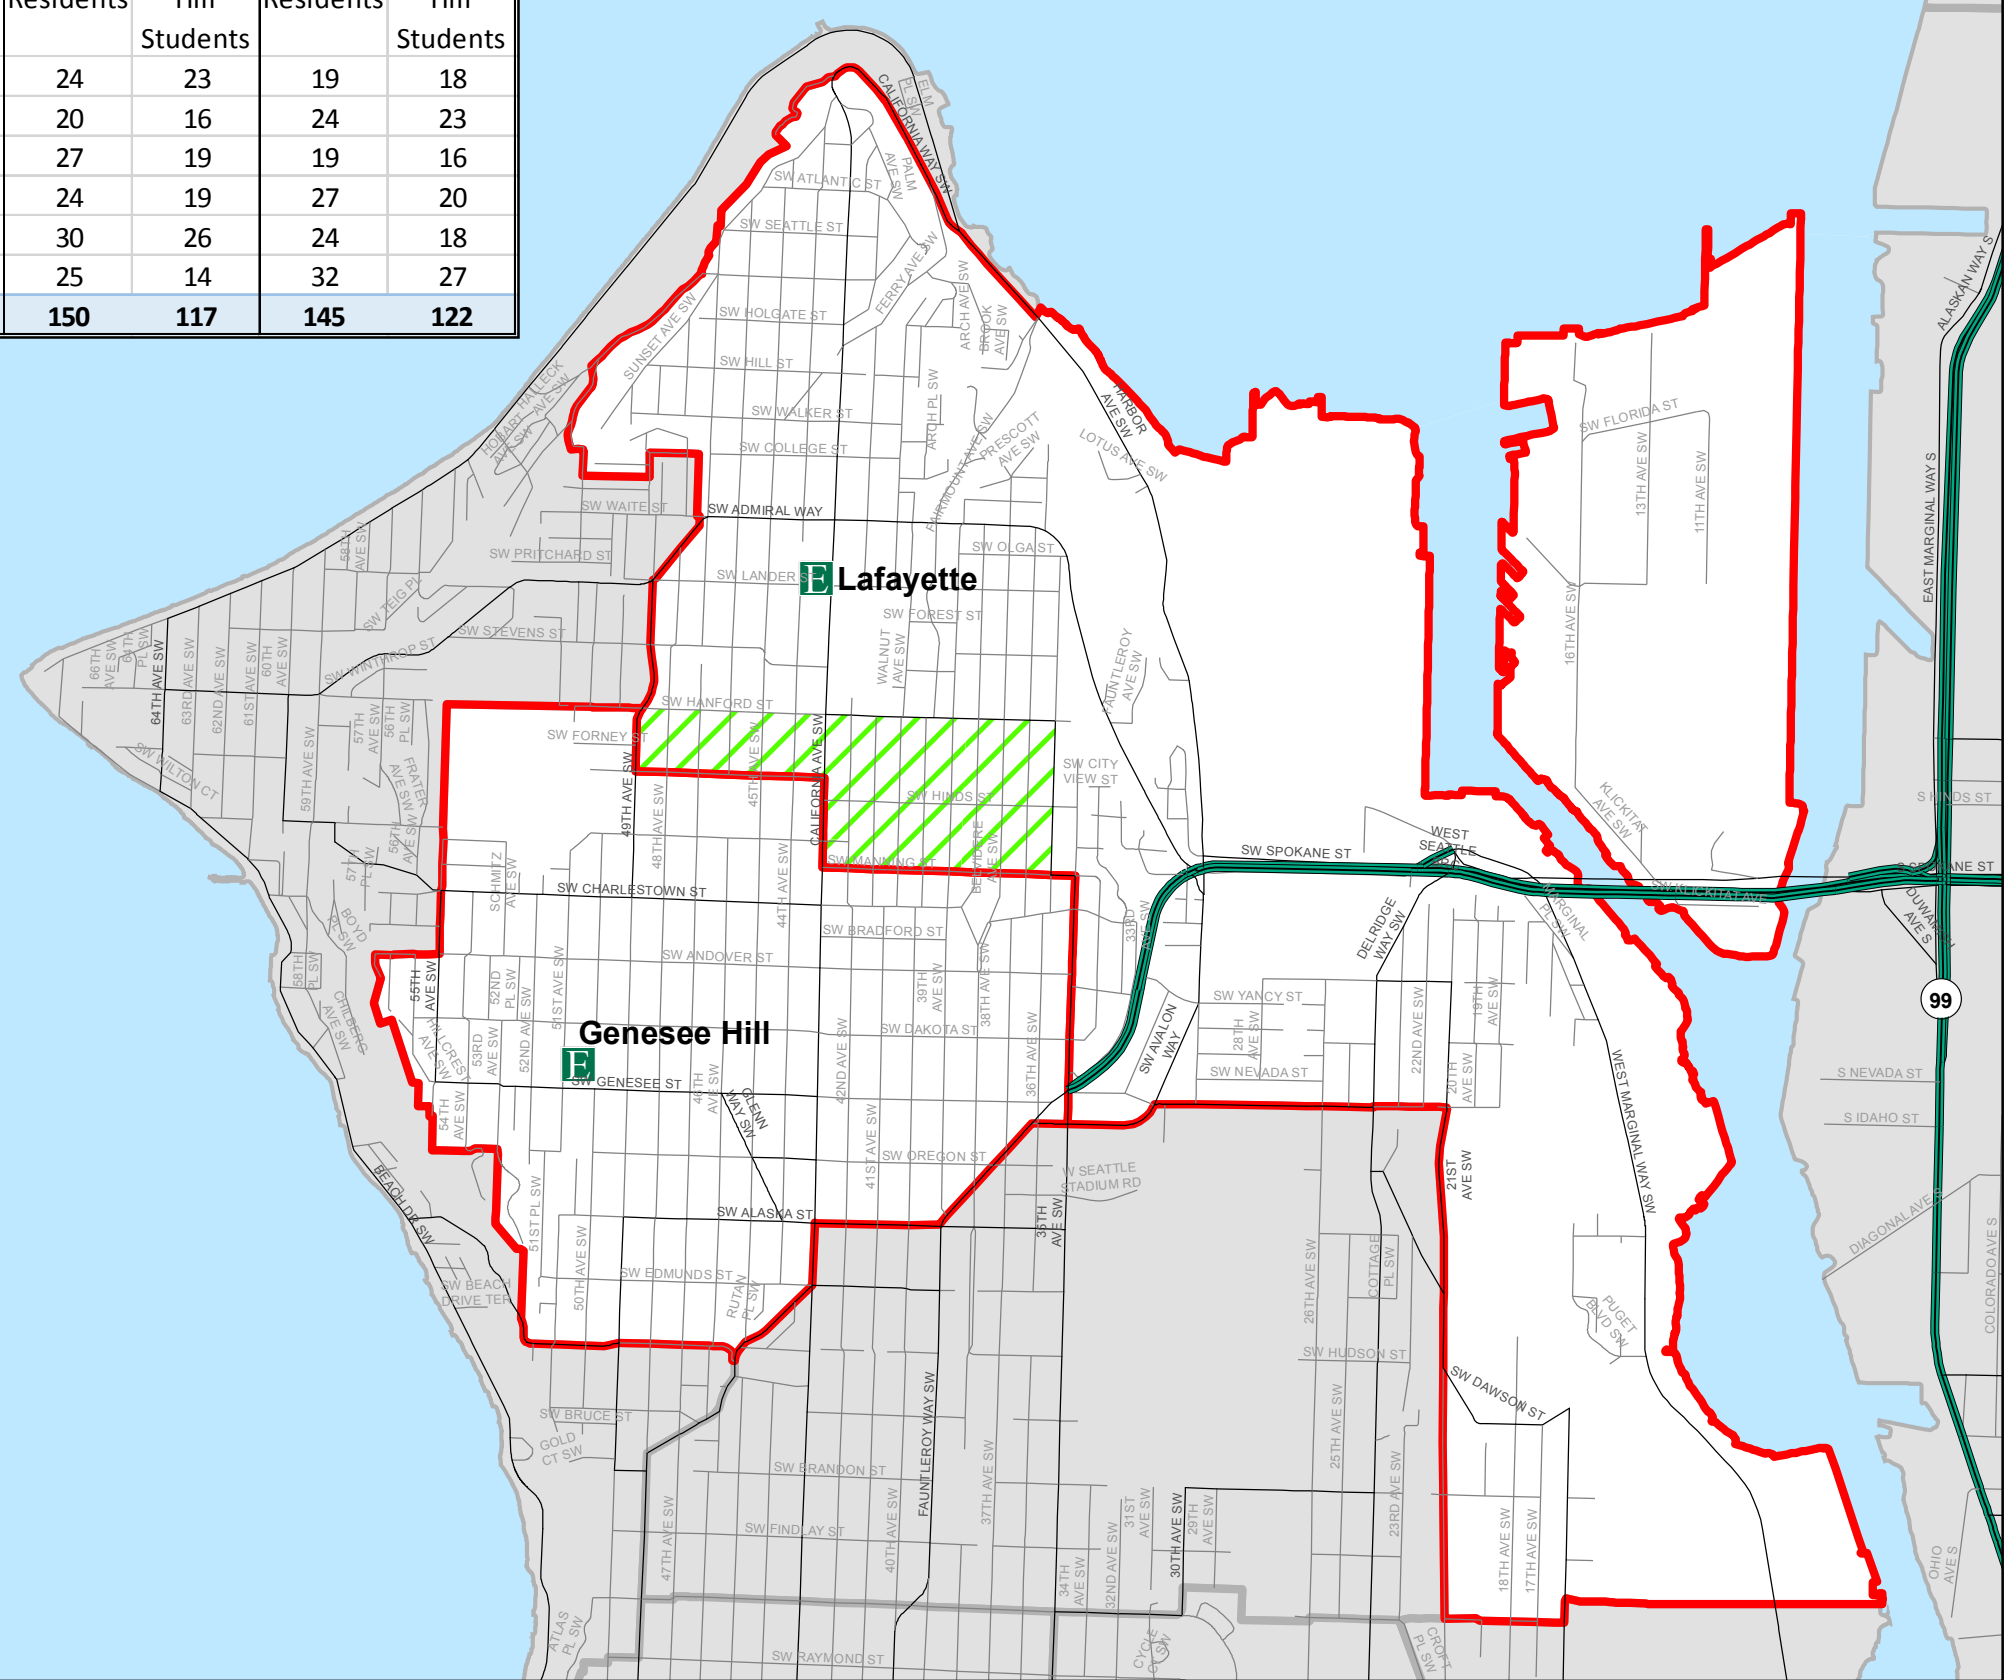

SPS K-5 Residents in Change Area

Grade	2012		2013		2014		2015		2016		2017	
	Residents	Genesee Hill Students	Residents	Genesee Hill Students	Residents	Genesee Hill Students	Residents	Genesee Hill Students	Residents	Genesee Hill Students	Residents	Genesee Hill Students
K	31	27	21	16	27	20	17	15	24	23	19	18
1	31	22	31	27	20	17	27	19	20	16	24	23
2	22	17	33	22	31	28	21	17	27	19	19	16
3	25	10	23	17	30	17	29	24	24	19	27	20
4	10	3	26	10	22	15	25	15	30	26	24	18
5	14	2	11	3	28	10	21	15	25	14	32	27
Total	133	81	145	95	158	107	140	105	150	117	145	122

	2018-19	2019-20	2020-21	2021-22	2022-2023
Projected K-5 Residents in Change Area	144	148	152	150	154

Elementary School

Proposed Attendance Area

Change Area

The names on this map are not intended to reflect the official name of any school building. They are instead intended to ensure better public understanding based upon familiar reference, particularly in situations where program and school building names differ. This information has been compiled by SPS staff from a variety of sources and is subject to change without notice. SPS makes no representations or warranties, expressed or implied, as to accuracy, completeness, timeliness, or rights to the use of such information. SPS shall not be liable for any general, special, indirect, incidental, or consequential damages including, but not limited to, lost revenues or lost profits resulting from the use or misuse of the information contained on this map. Any sale