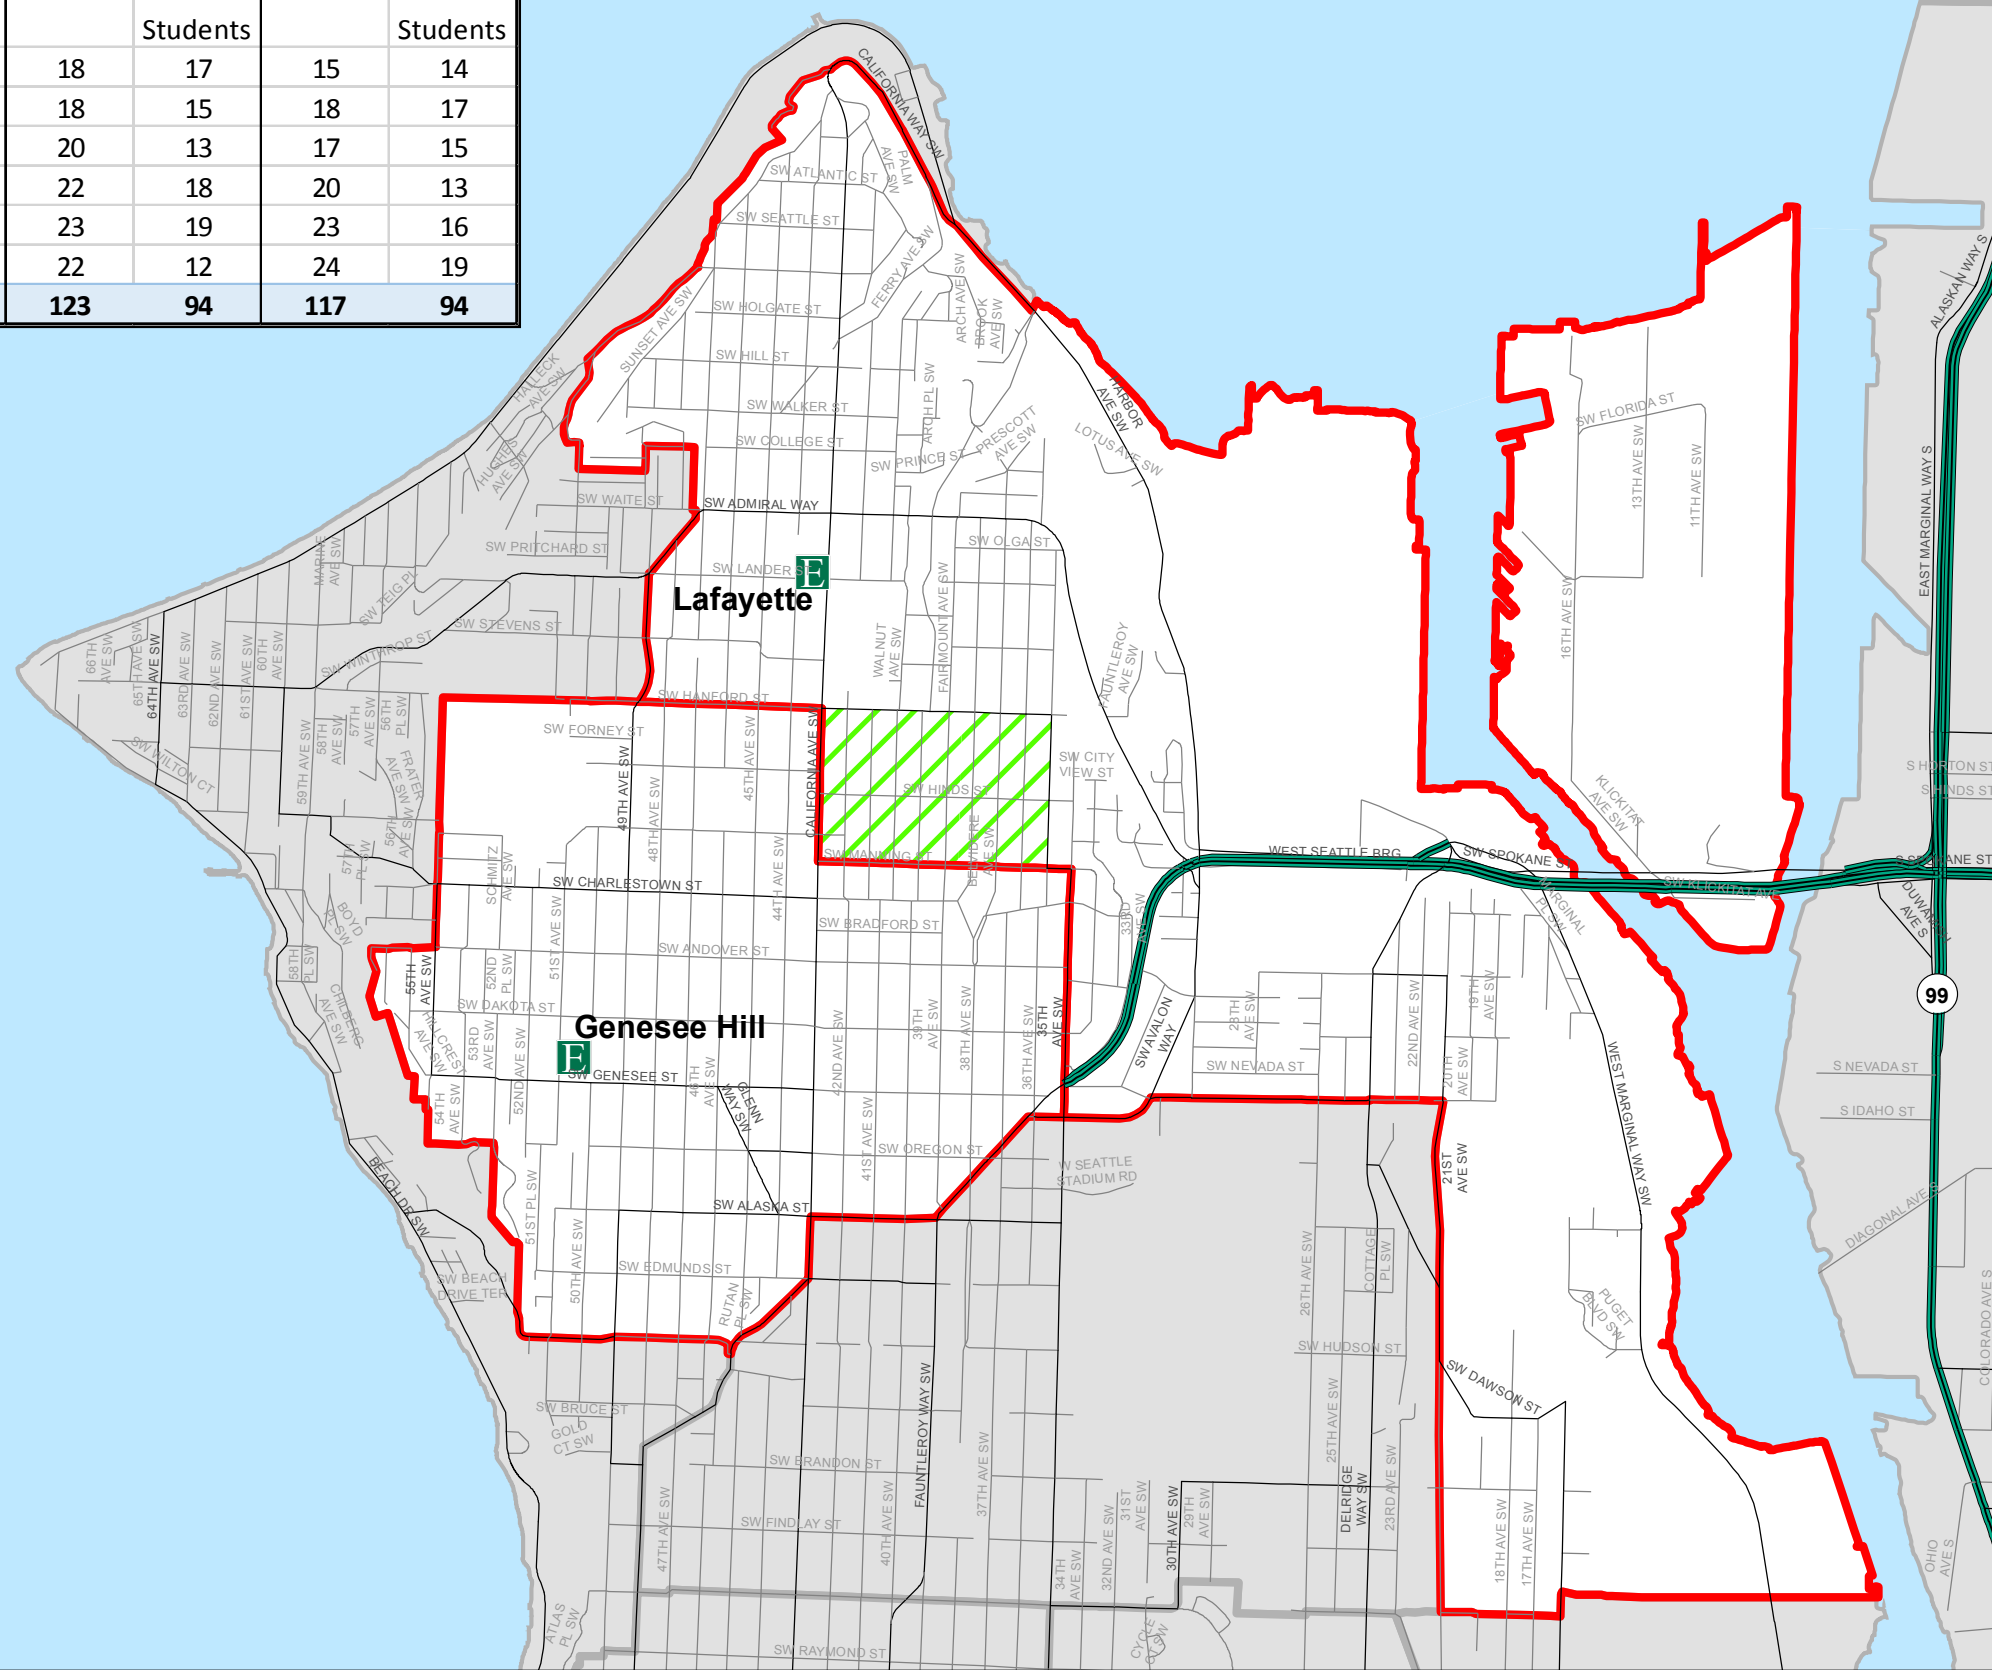

Projected K-5 Residents in Change Area	2018-19	2019-20	2020-21	2021-22	2022-2023
	117	120	123	122	125

E Elementary School

Proposed Attendance Area

Change Area

The names on this map are not intended to reflect the official name of any school building. They are instead intended to ensure better public understanding based upon familiar reference, particularly in situations where program and school building names differ. This information has been compiled by SPS staff from a variety of sources and is subject to change without notice. SPS makes no representations or warranties, expressed or implied, as to accuracy, completeness, timeliness, or rights to the use of such information. SPS shall not be liable for any general, special, indirect, incidental, or consequential damages including, but not limited to, lost revenues or lost profits resulting from the use or misuse of the information contained on this map. Any sale