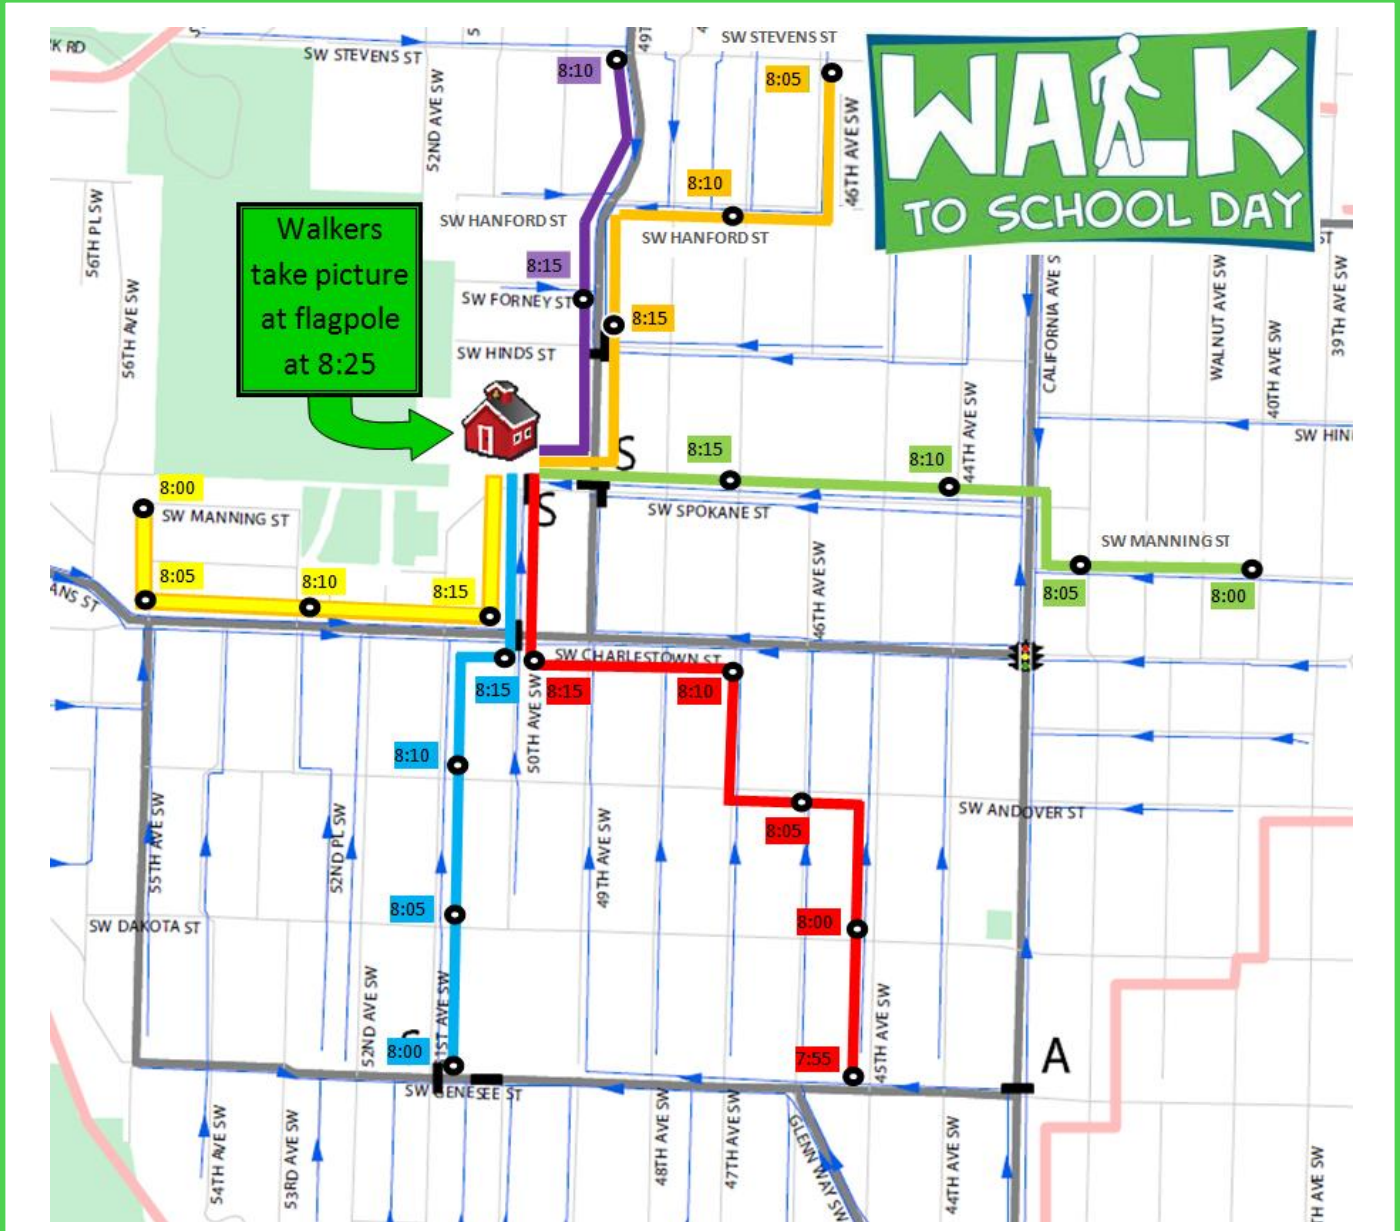

WALKING SCHOOL BUS ROUTES

WED. OCT. 9, 2013: *Walk to School Day!*

Wait for the "bus" anywhere along your route according to the times on the map.

Each route is led by an adult. Kids join the "bus" when it arrives. Parents welcome too!