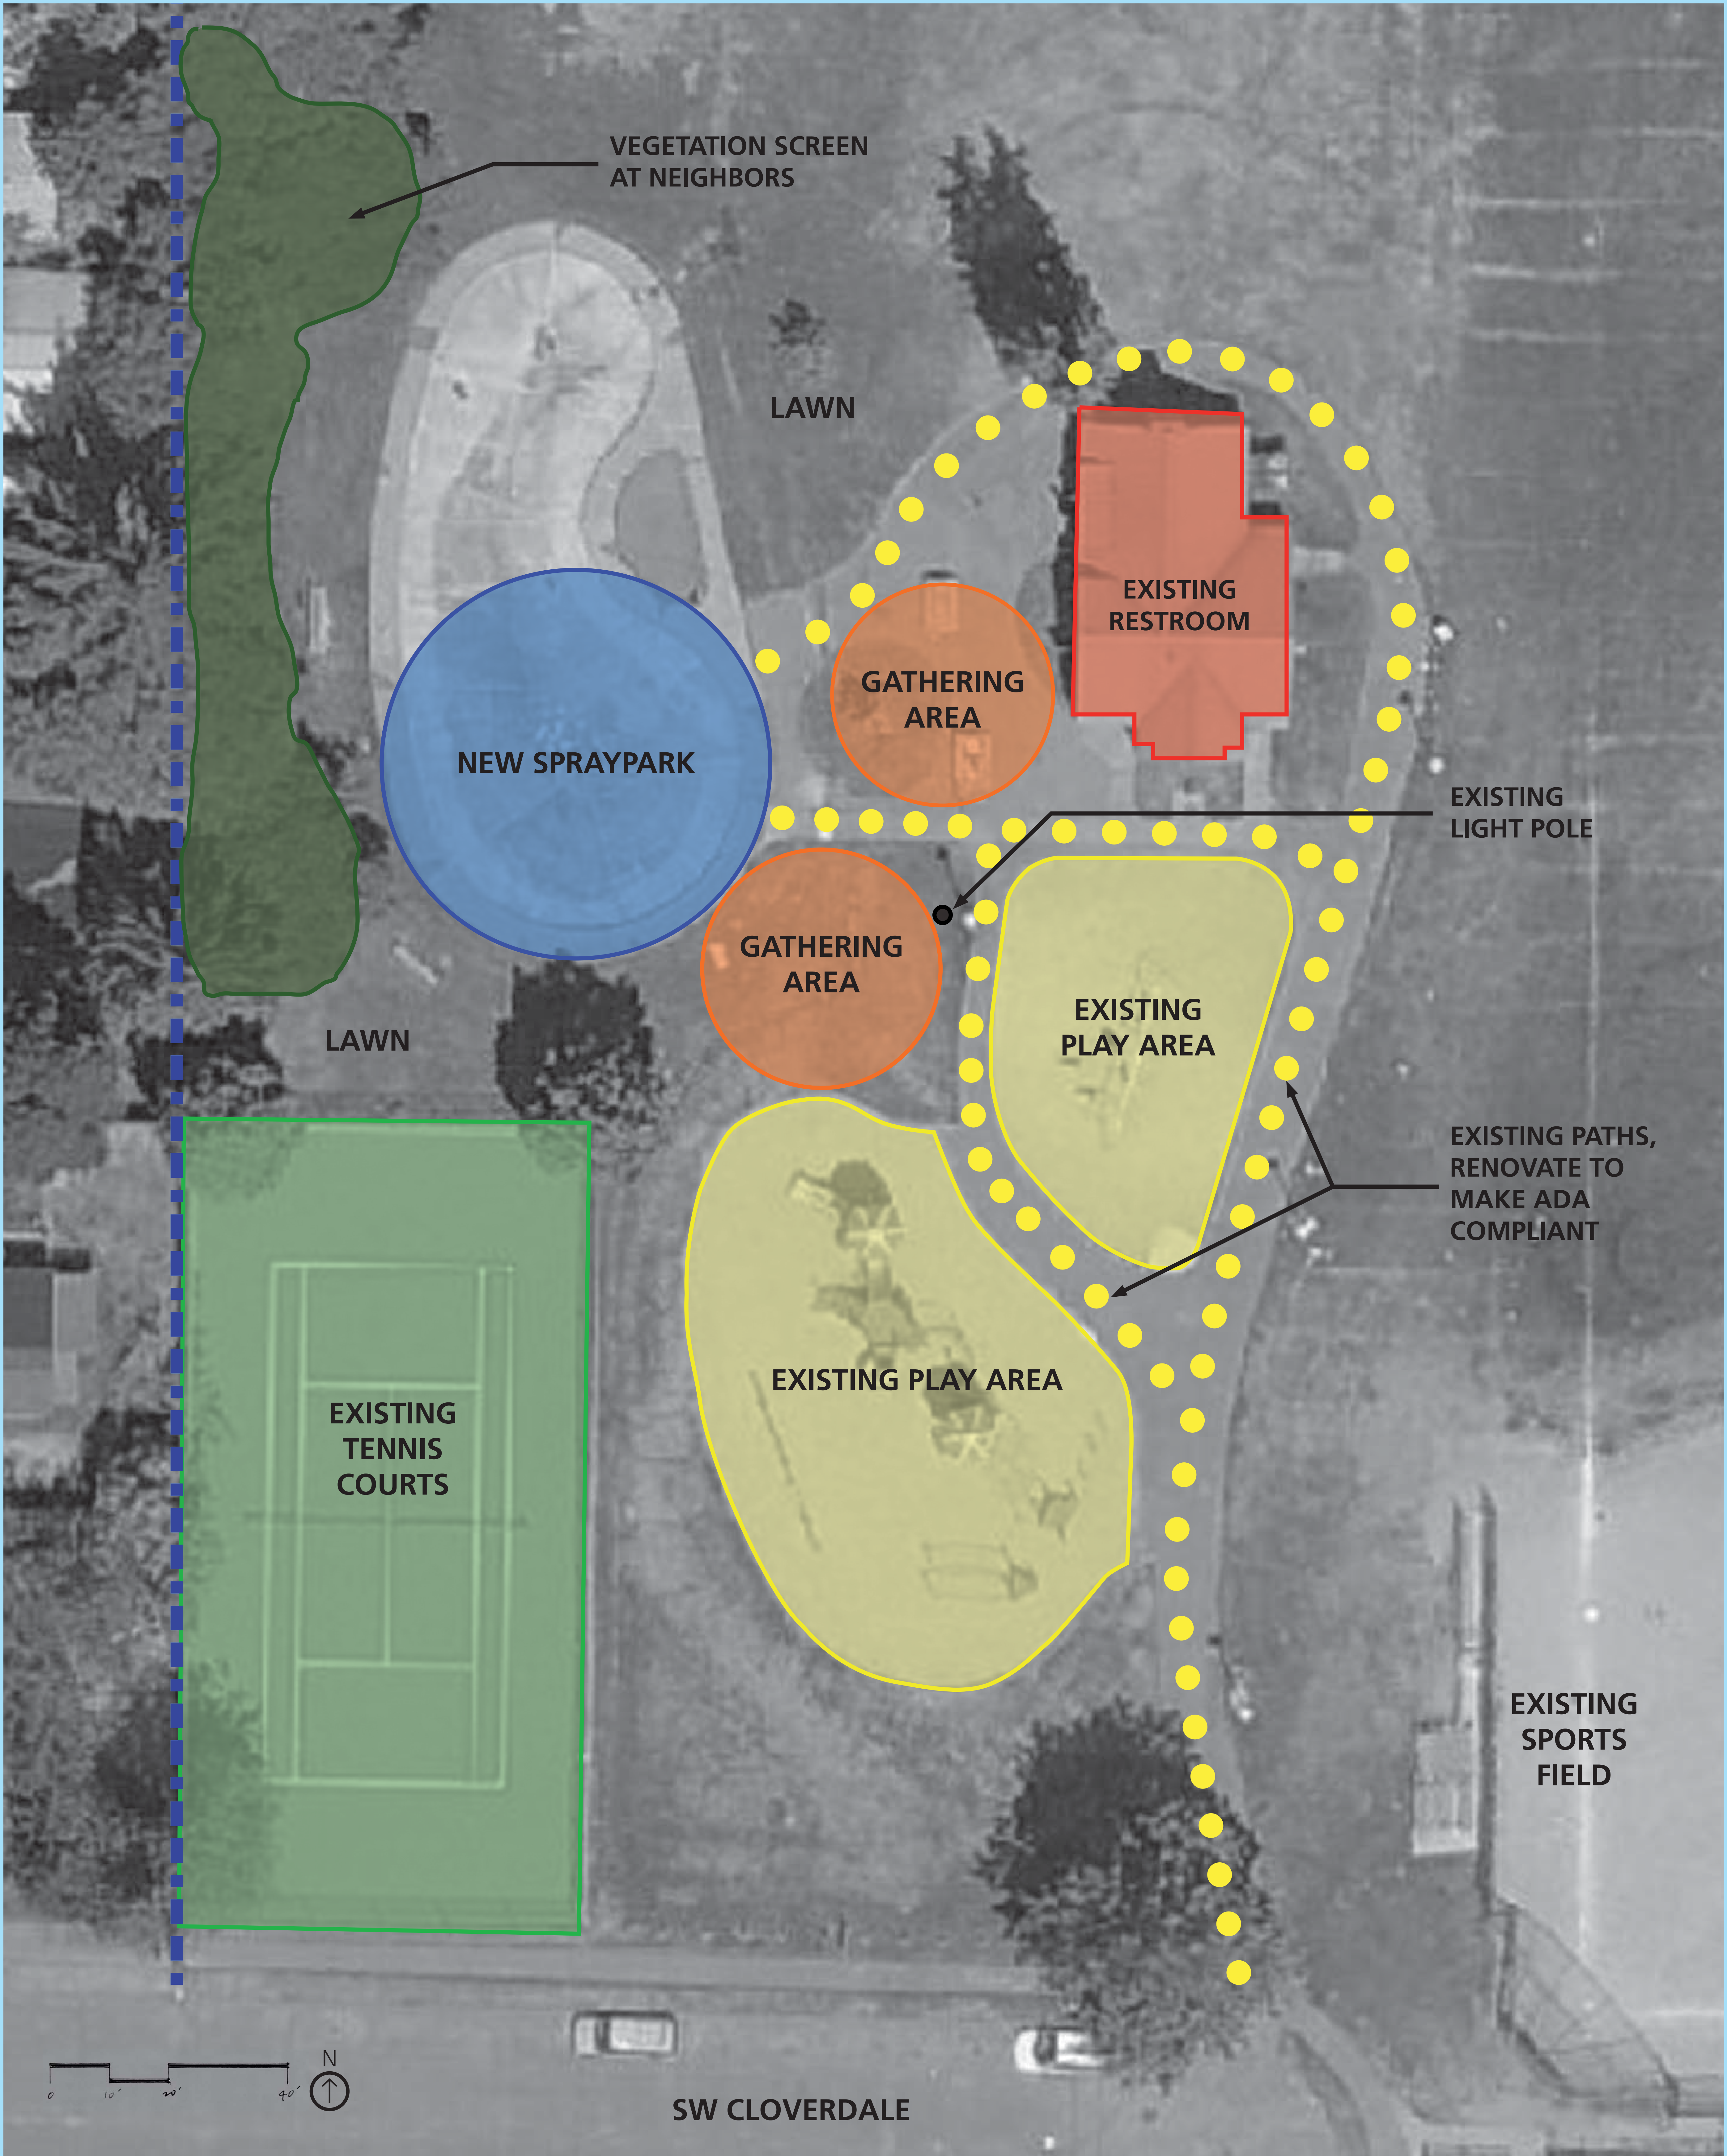

HIGHLAND PARK SPRAYPARK | Seattle, Washington

HIGHLAND PARK SPRAYPARK | Seattle, Washington

SiteWorkshop LLC
LANDSCAPE ARCHITECTURE

Concept A

August 23, 2011

HIGHLAND PARK SPRAYPARK | Seattle, Washington

SiteWorkshop LLC
LANDSCAPE ARCHITECTURE

Concept B

August 23, 2011

HIGHLAND PARK SPRAYPARK | Seattle, Washington