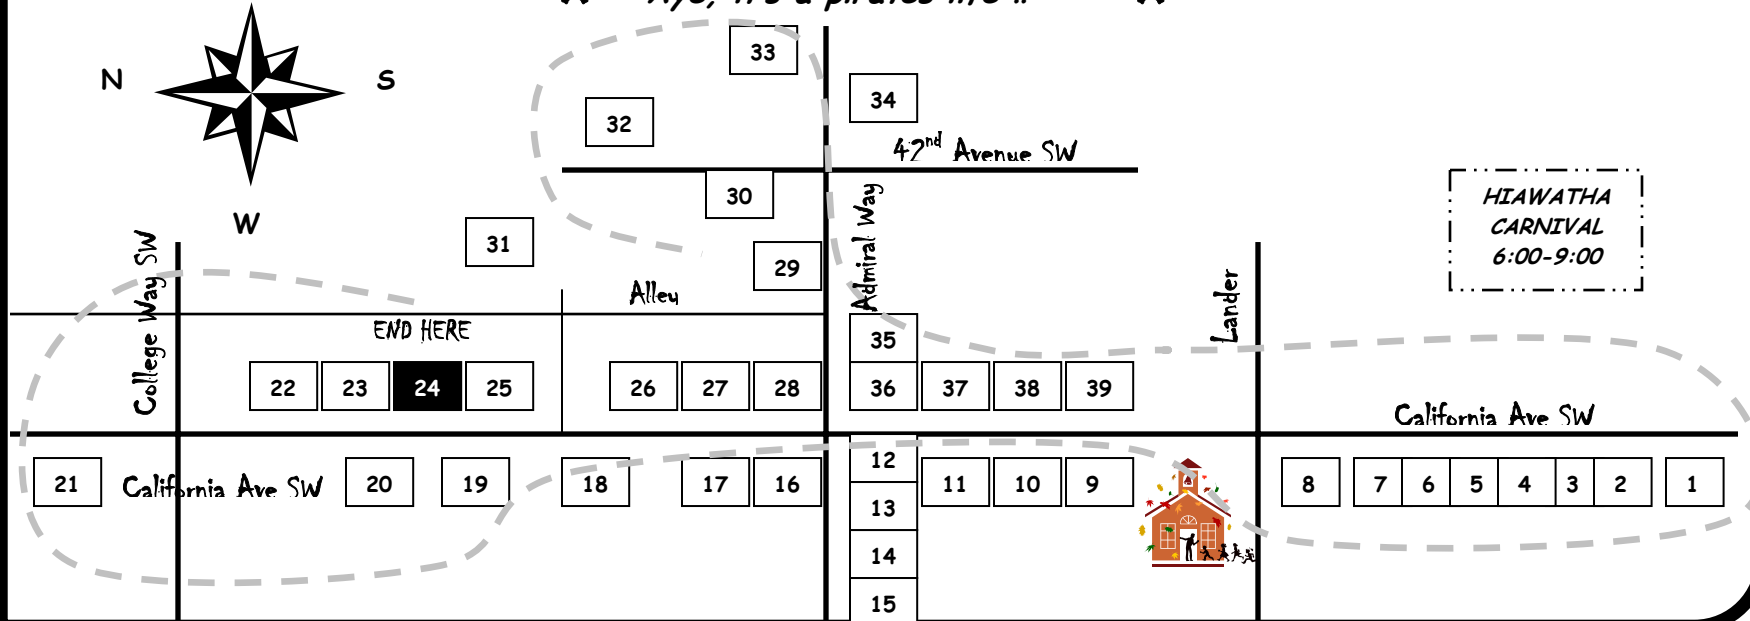

Admiral District

Halloween Treats & Treasures Friday, October 29 3 - 6 p.m.

Set sail to participating Admiral Way businesses with ye handy Treasure Map, Costume & Treat Bag. Show off your "get-up", score some treats & get ye map marked off on the corresponding boxes. When ye got as many marks as ye can, finish up at Merrill Gardens to enter the drawing for a TREASURE CHEST worth over \$290!

☠ Aye, it's a pirates life !! ☠

- | | | | |
|------------------------------------|----------------------------------|-------------------------------------|-----------------------------|
| 1. Freshy's Coffee | 11. Circa | 21. Palin Thai Cuisine | 31. Bartell Drugs |
| 2. Admiral's Parkside Chiropractic | 12. Admiral Neighborhood Assoc. | 22. Brickyard BBQ | 32. Metropolitan Market |
| 3. Studio Green | 13. Lifecare Center West Seattle | 23. LaBonde Land, Inc. | 33. Barnecut's Admiral Way |
| 4. Financial Designs | 14. Atomic Boys | 24. Merrill Gardens-Admiral Heights | 34. Baskin & Robbins |
| 5. Cherry Blossom | 15. Bank of America | 25. Head to Toe Day Spa | 35. Admiral Nail Salon |
| 6. NW Academy for the Martial Arts | 16. Admiral Chevron | 26. ZATZ A Better Bagel | 36. Linda's Flowers & Gifts |
| 7. Evergreen Tang Soo Do Academy | 17. Alki Mail & Dispatch | 27. Museum Quality Framing | 37. Heavenly Pastry & Cake |
| 8. West Coast Entertainment | 18. Angelina's | 28. Wells Fargo Bank | 38. Alki Bike & Board |
| 9. Wiseman's Appliance | 19. State Farm Ins. -B. Armacher | 29. Heartland Café | 39. Chase Bank |
| 10. Mud Bay | 20. Edward Jones-G. Theobald | 30. Mutley Crew Cuts | 40. HAPPY HALLOWEEN! ☺ |