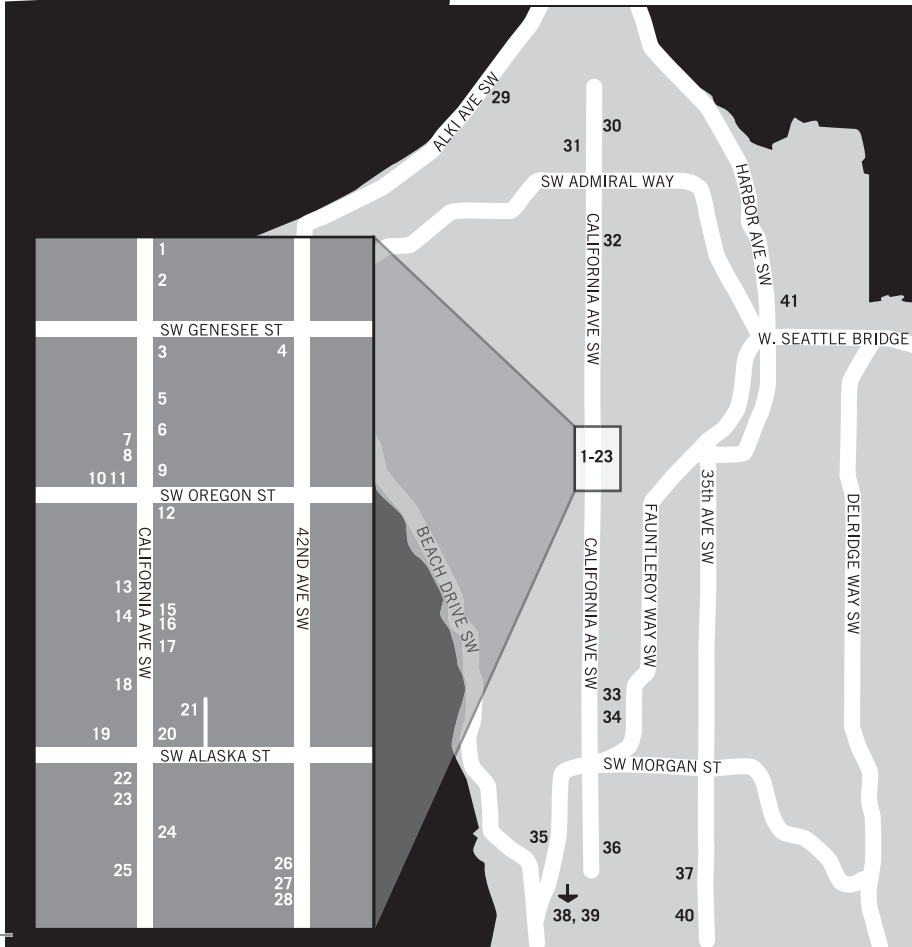

APRIL MAY JUNE

SECOND THURSDAYS

6 TO 9PM From Endolyne to Alki

SECOND THURSDAYS

★ EVERY MONTH ★ 6 TO 9PM

SPRING · 2010 APRIL 8, MAY 13, JUNE 10

WWW.WSARTWALK.COM

- | | | |
|---|--|---|
| 1. IMENA SALON & SPA | 18. COFFEE TO A TEA WITH SUGAR | 31. ANGELINA'S
2311 California Ave SW |
| 2. THE BODY BAR DAY SPA | 19. TWILIGHT ARTIST COLLECTIVE | 32. THE STYLING STUDIO
3230 California Ave SW |
| 3. HOTWIRE ONLINE COFFEEHOUSE | 20. VERITE COFFEE & CUPCAKE ROYALE | 33. EMERALD SPIRAL CO-OP
5910 California Ave SW |
| 4. GINOMAI ARTISTS STUDIO | 21. 8 LIMBS YOGA CENTER & BOUTIQUE | 34. WEST SEATTLE WINE CELLARS
6026 California Ave SW |
| 5. SHOOFLY PIE COMPANY | 22. BIN 41 | 35. THE KENNEY
7125 Fauntleroy Way SW |
| 6. KELLER WILLIAMS REALTY | 23. ARTS WEST PLAYHOUSE & GALLERY | 36. THE BUILDING
4316 SW Othello |
| 7. JOSH BOENDER ALLSTATE INSURANCE | 24. ELLIOTT BAY BREWERY & PUB | 37. MARS HILL CHURCH
7551 35th Avenue |
| 8. FUNKY JANES | 25. BAKERY NOUVEAU | 38. GAIL ANN PHOTOGRAPHY
4507 Wildwood Pl |
| 9. SHADOWLAND | 26. FRESH BISTRO | 39. BEAUTY BAR SPA
3507 SW Henderson St |
| 10. BLUE WILLOW CATERING & LUNCHEONETTE | 27. MURAL APARTMENTS GALLERY | 40. BIRD ON A WIRE ESPRESSO
3509 SW Henderson St |
| 11. BRUNETTE MIX | 28. WALLFLOWER CUSTOM FRAMING | 41. ACTIVSPACE
3400 Harbor Ave SW |
| 12. SENIOR CENTER OF WEST SEATTLE | 29. ALKI BATHHOUSE ART STUDIO
2701 Alki Ave SW | |
| 13. CAPERS | 30. CLICK DESIGN THAT FITS
2210 California Ave SW | |
| 14. WILD ROSE'S | | |
| 15. WINDERMERE REAL ESTATE HOSTED BY KIM TINGLEY & BARB OGDEN | | |
| 16. KNOWS PERFUME | | |
| 17. CARMILIAS | | |

TASTE OF WEST SEATTLE,
May 20th, 2010, Hall at Fauntleroy, 6:00-8:30PM
Tickets and information available at
www.tasteofwestseattle.com
All proceeds benefit the West Seattle Helpline