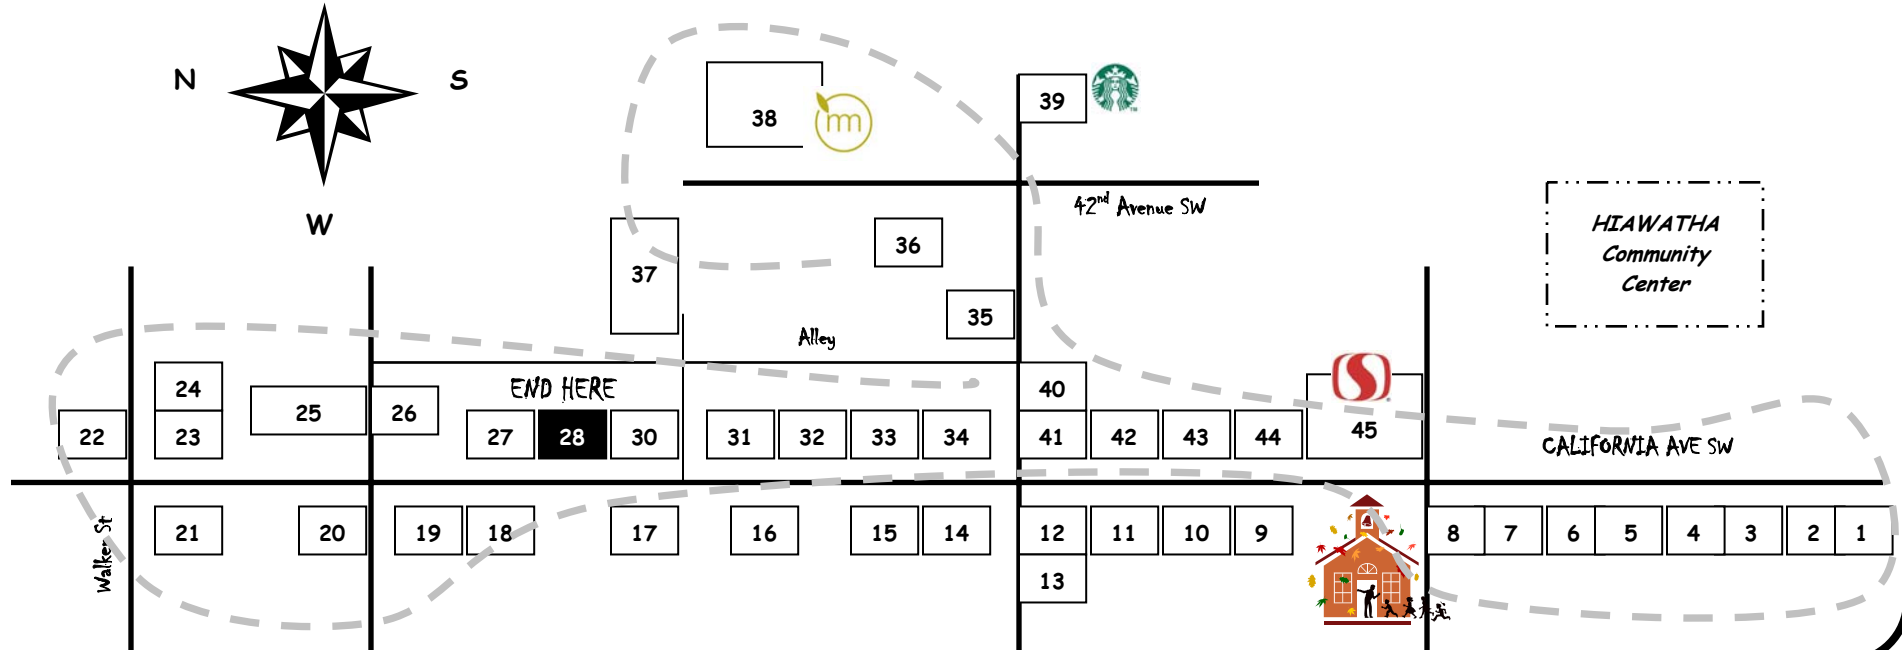

Admiral District

Halloween Treats & Treasures Monday, October 31 3 - 6 p.m.

Set sail to participating Admiral Way businesses with ye handy Treasure Map, Costume & Treat Bag. Show off your "get-up", score some treats & get ye map marked off on the corresponding boxes. When ye got as many marks as ye can, finish up at Merrill Gardens to put ye name in a drawing for a TREASURE CHEST worth over \$300!

☠ Aye, it's a pirates life !! ☠

- | | | | |
|------------------------------------|-----------------------------------|--------------------------------------|-----------------------------|
| 1. Freshy's Coffee | 12. Admiral Neighborhood Assoc. | 23. West Seattle Fabric Co. | 34. The Cask |
| 2. Admiral's Parkside Chiropractic | 13. Atomic Boys | 24. Harrah's Automotive | 35. Heartland Café |
| 3. Platform, Inc. | 14. Admiral Chevron | 25. Blockbuster | 36. Mutley Crew Cuts |
| 4. Studio Greene | 15. Alki Mail & Dispatch | 26. Pizzeria 22 | 37. Bartell Drugs |
| 5. Financial Designs | 16. Mission | 27. LaBonde Land, Inc. | 38. Metropolitan Market |
| 6. NW Academy for the Healing Arts | 17. Angelina's | 28a. Merrill Gardens-Admiral Heights | 39. Starbucks |
| 7. Evergreen Tang Soo Do Academy | 18. State Farm Ins-Brent Armacher | 28b. West Seattle Macaroni Kid | 40. Virginia Rain |
| 8. West Coast Entertainment | 19. Edward Jones-Greg Theobald | 30. Head to Toe Day Spa | 41. Linda's Flowers & Gifts |
| 9. Wiseman's Appliance | 20. Farmer's Ins-Verne Valentine | 31. Royal India Grill | 42. Alki Bike & Board |
| 10. Mud Bay | 21. All About Kids | 32. Spira Yoga | 43. Chase Bank |
| 11. Circa | 22. Shanti Salon & Day Spa | 33. ZATZ a Better Bagel | 44. Menchie's Admiral |
| | | | 45. Safeway |